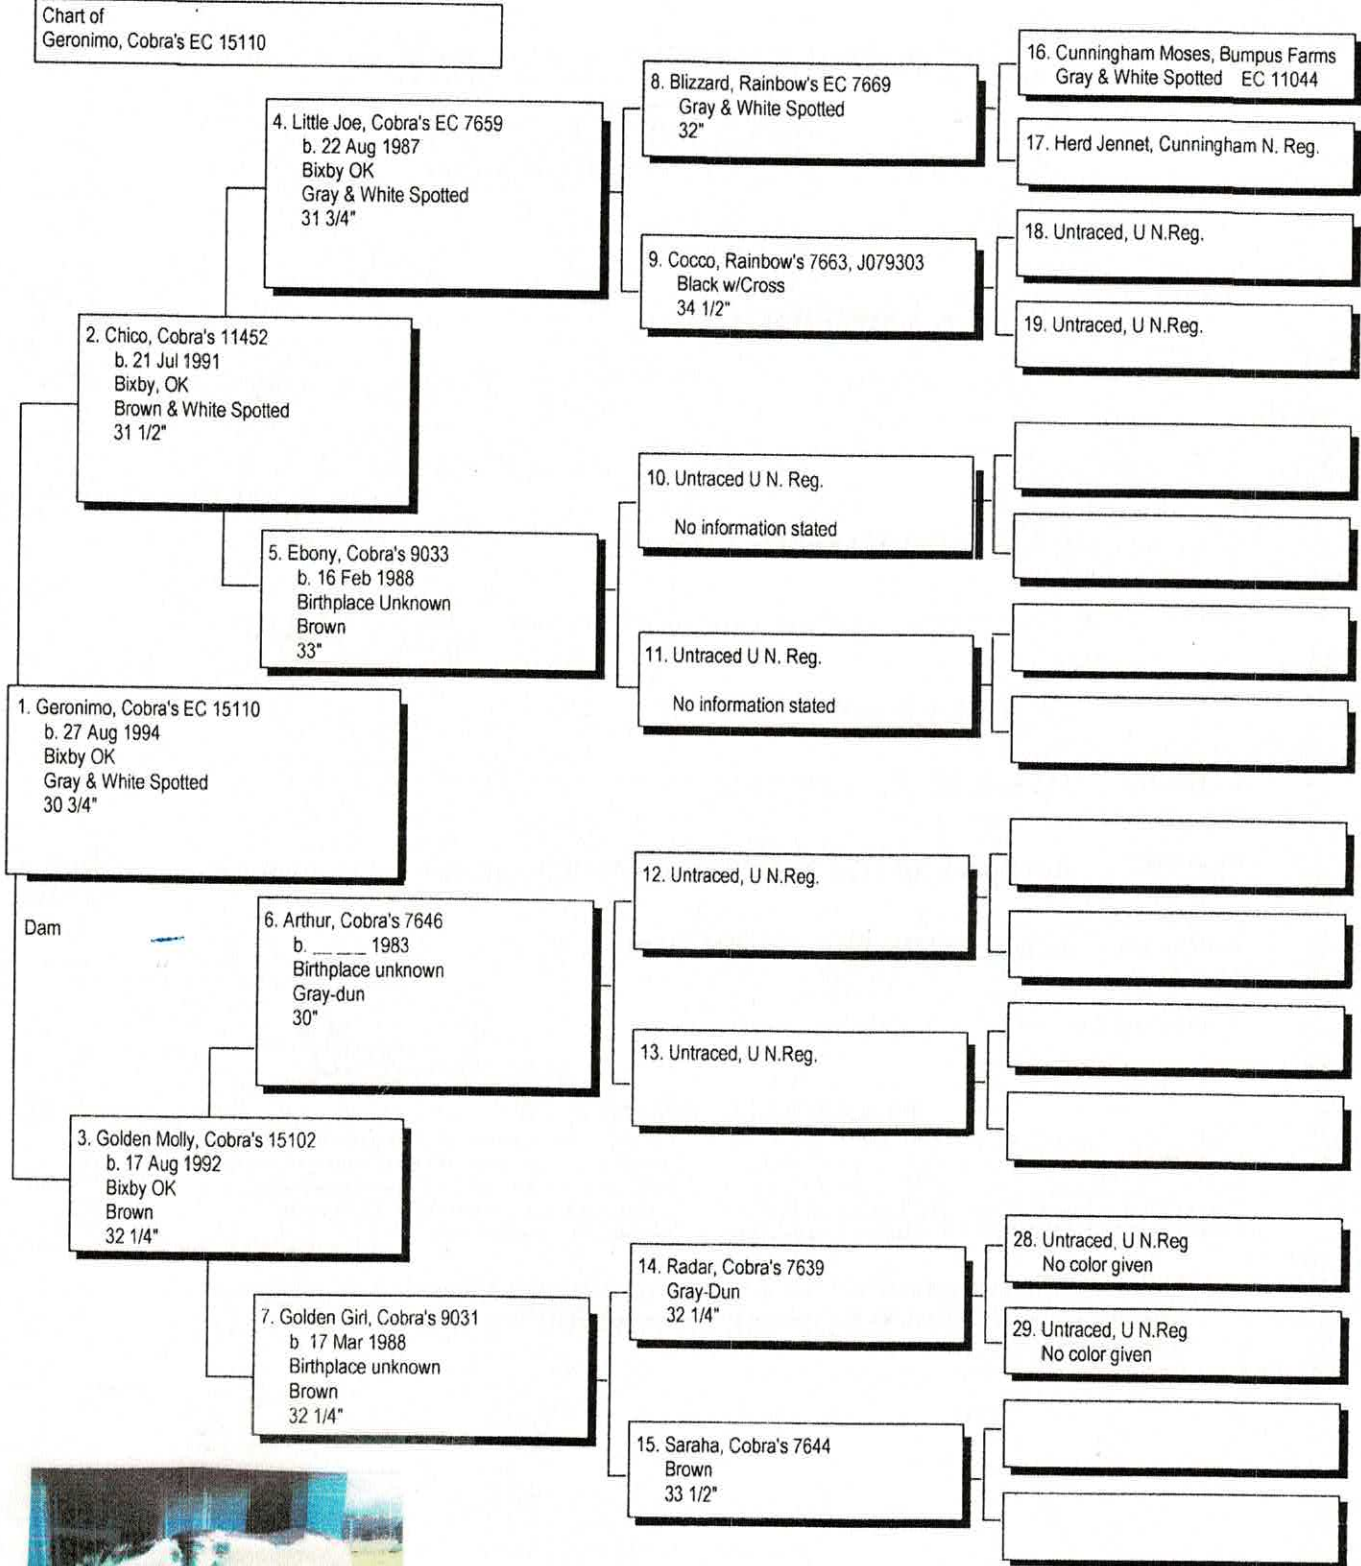

Pedigree

Chart #1

Chart of
Geronimo, Cobra's EC 15110

The American Donkey and Mule Society,
PO Box 1210, Lewisville TX 75067
www.lovelongears.com/ (972) 219-0781
The American Donkey and Mule Society is not
responsible for errors in information submitted to
the registry.