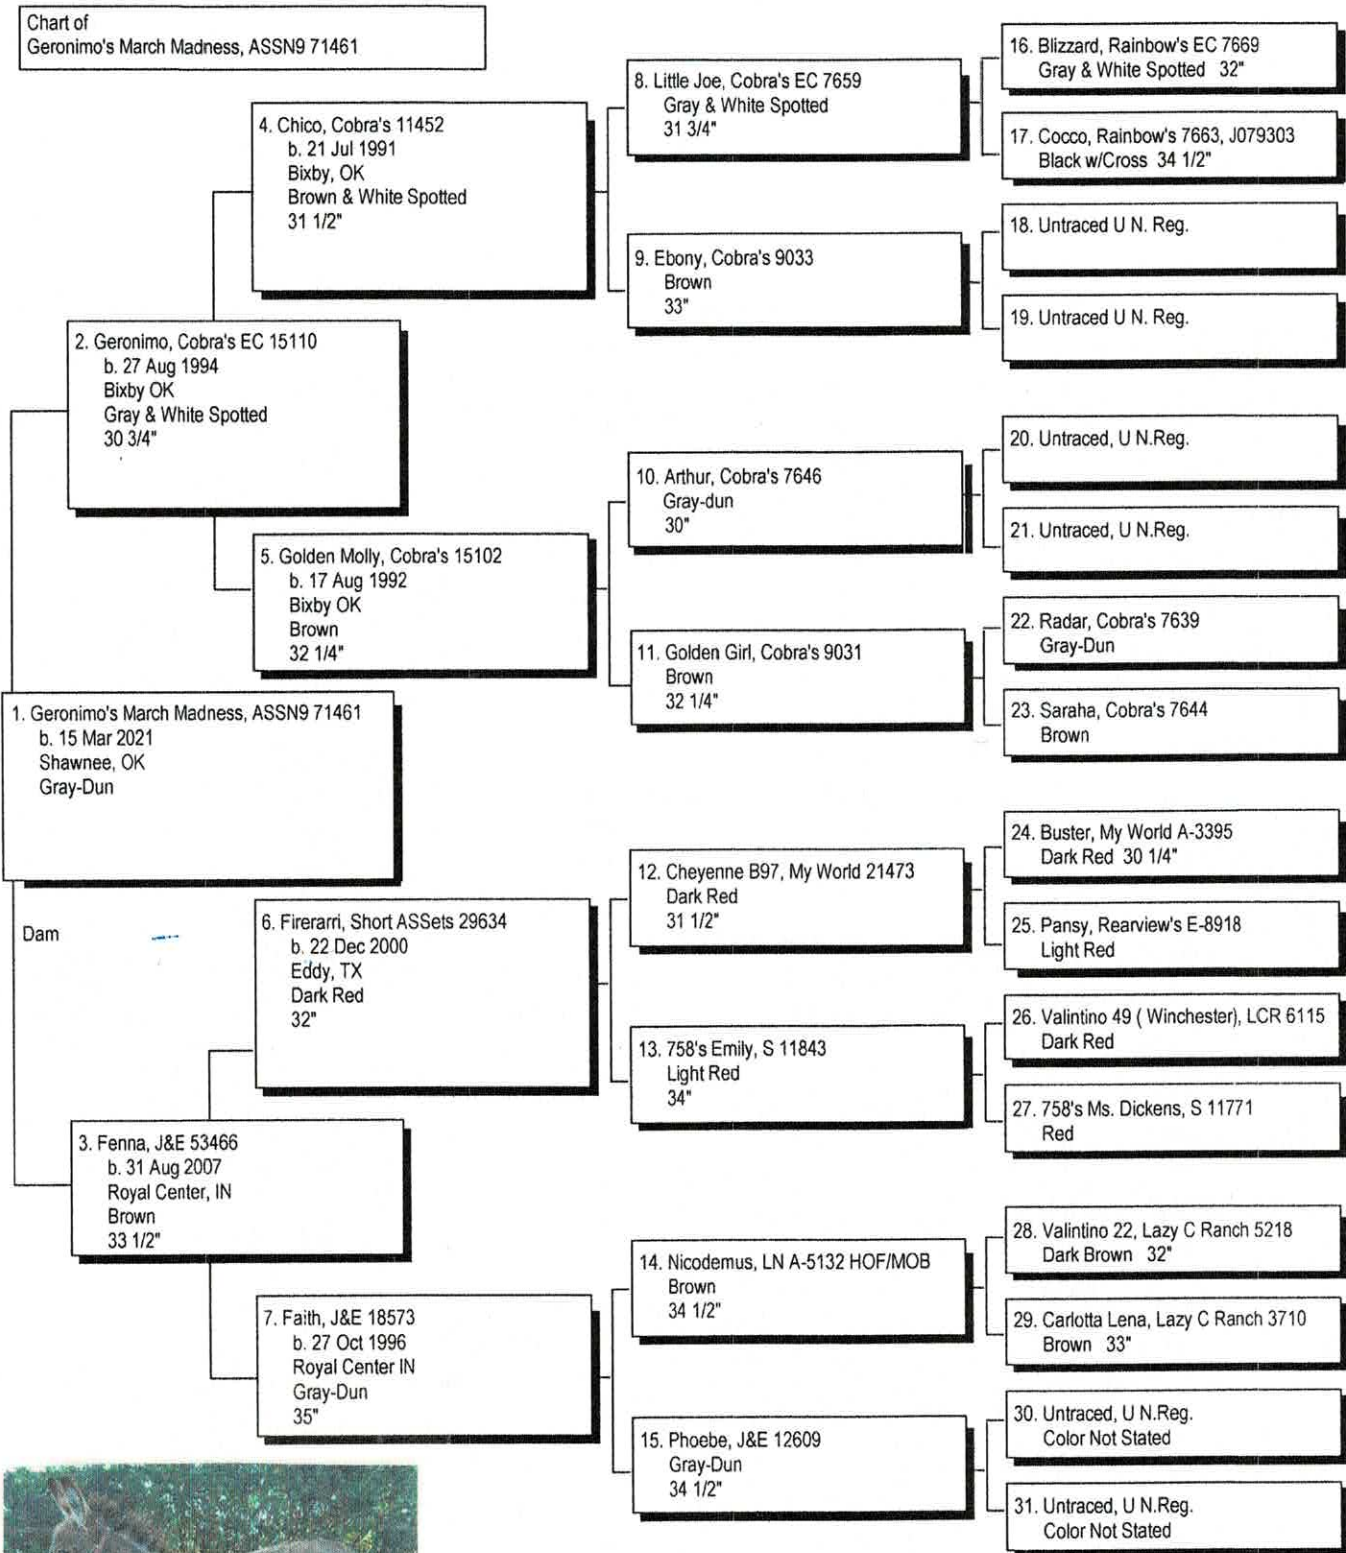

Pedigree

Chart #1

The American Donkey and Mule Society,  
 PO Box 1210, Lewisville TX 75067  
[www.lovelongears.com/](http://www.lovelongears.com/) (972) 219-0781  
 The American Donkey and Mule Society is not  
 responsible for errors in information submitted to  
 the registry.