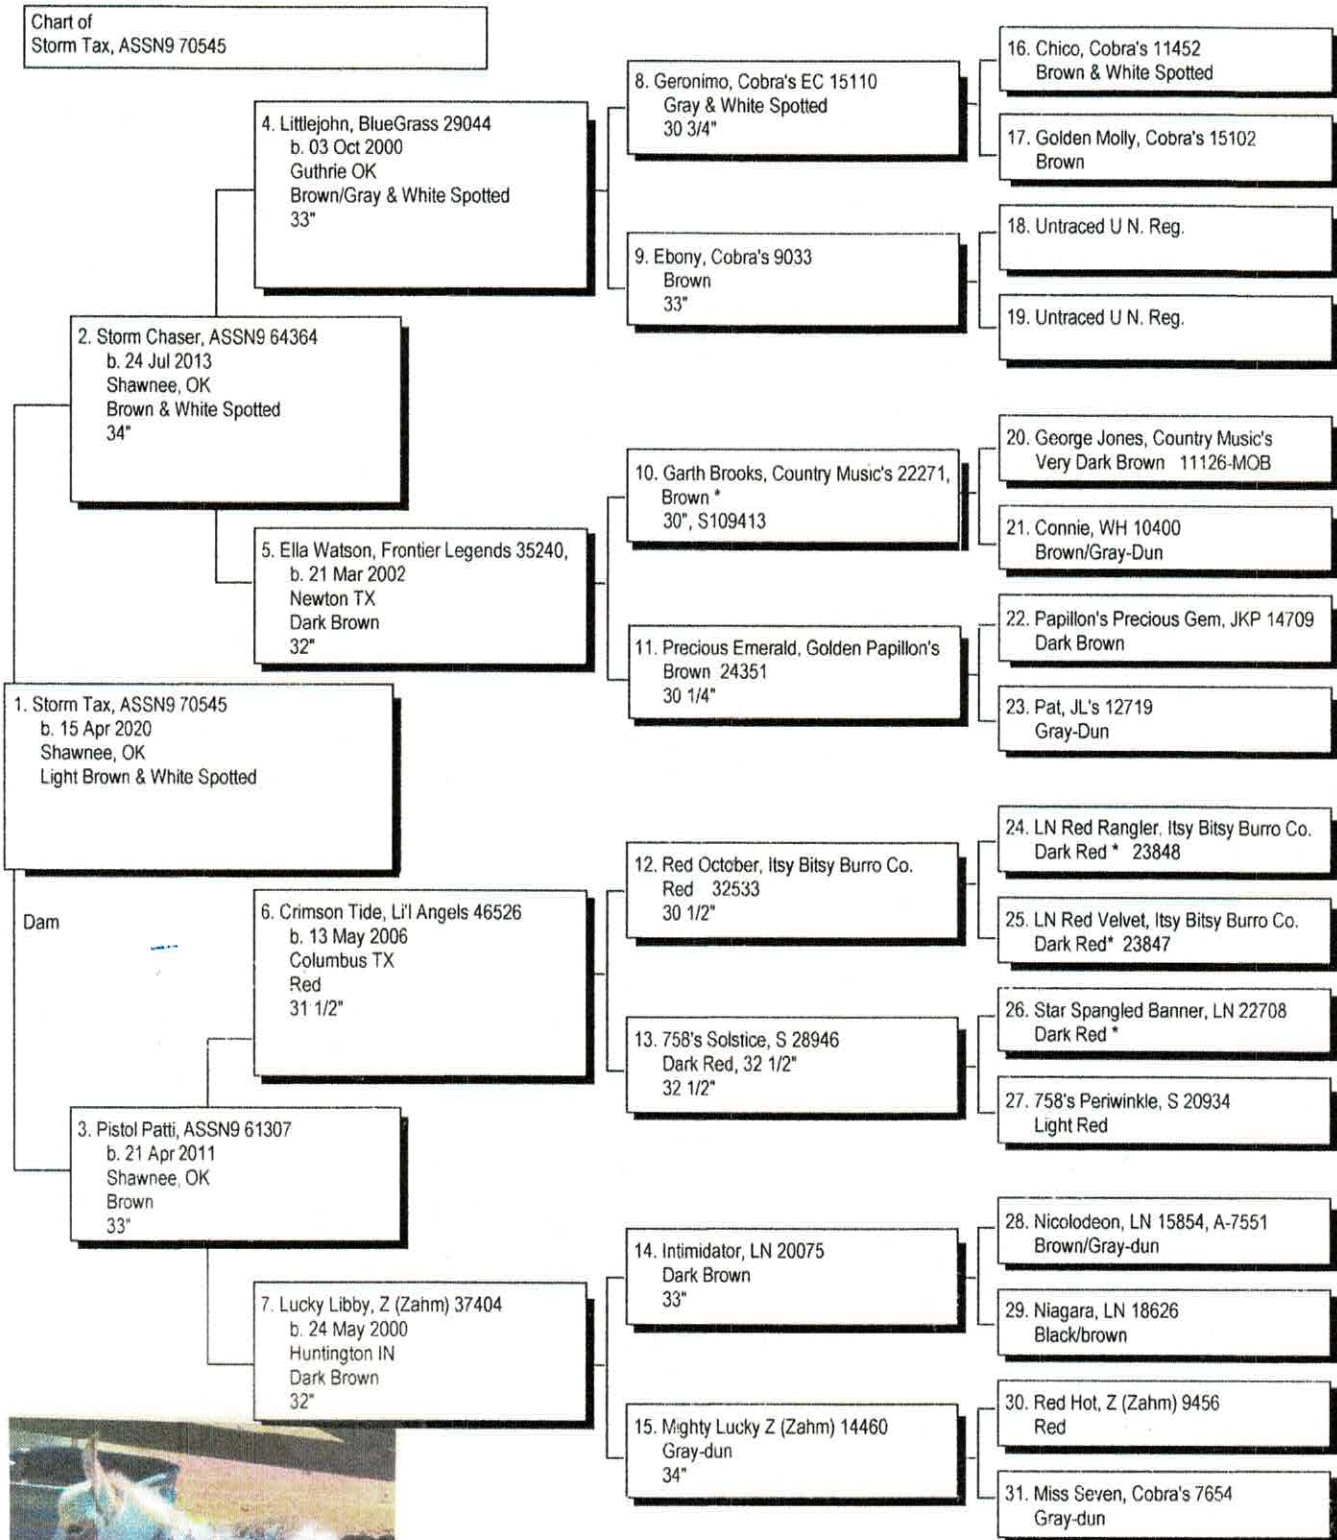

Pedigree

Chart #1

The American Donkey and Mule Society,
 PO Box 1210, Lewisville TX 75067
 www.lovelongears.com (972) 219-0781
 The American Donkey and Mule Society is not
 responsible for errors in information submitted to
 the registry.