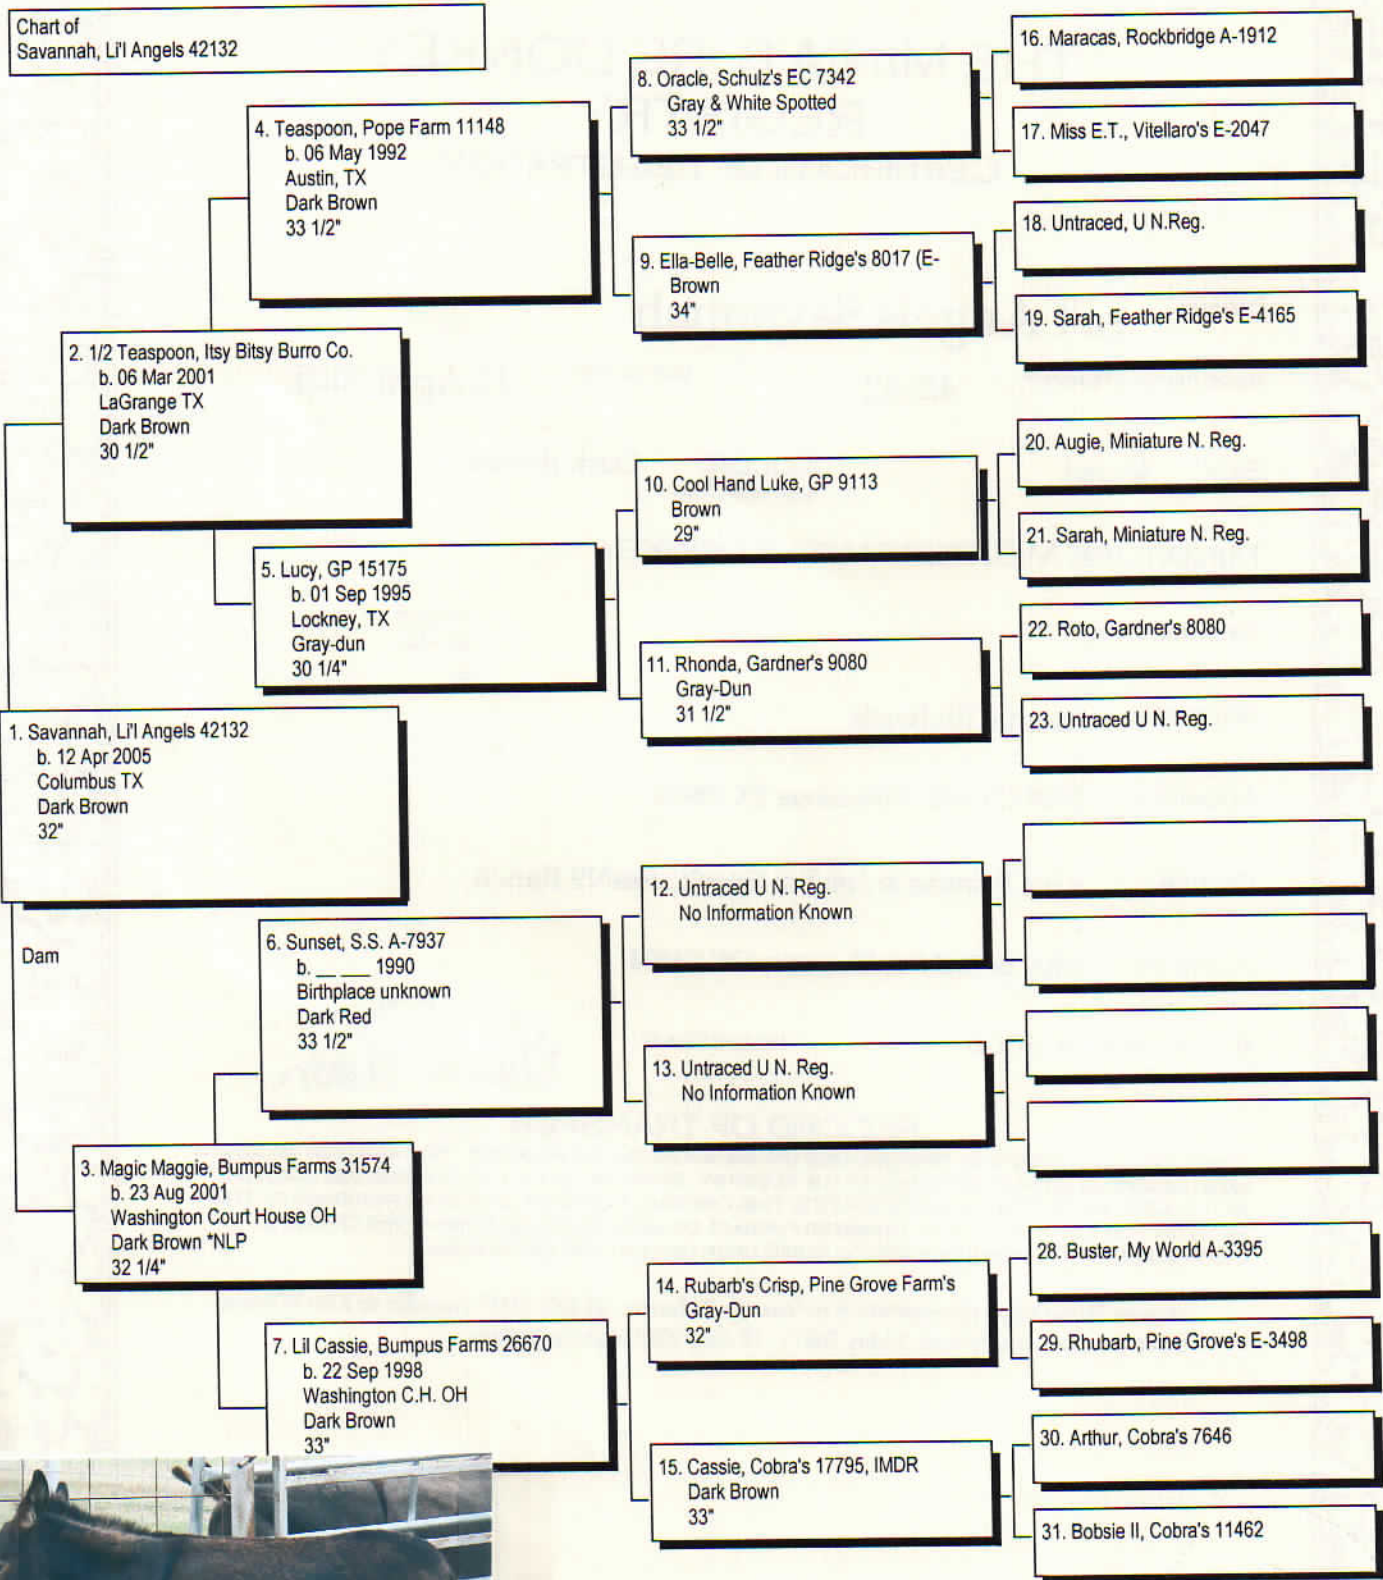

Pedigree

Chart #1

Chart of Savannah, Li'l Angels 42132

The American Donkey and Mule Society  
 P.O. Box 1210, Lewisville, TX 75067 (972) 219-0781  
 The American Donkey and Mule Society is not responsible  
 for errors in information submitted to the registry.