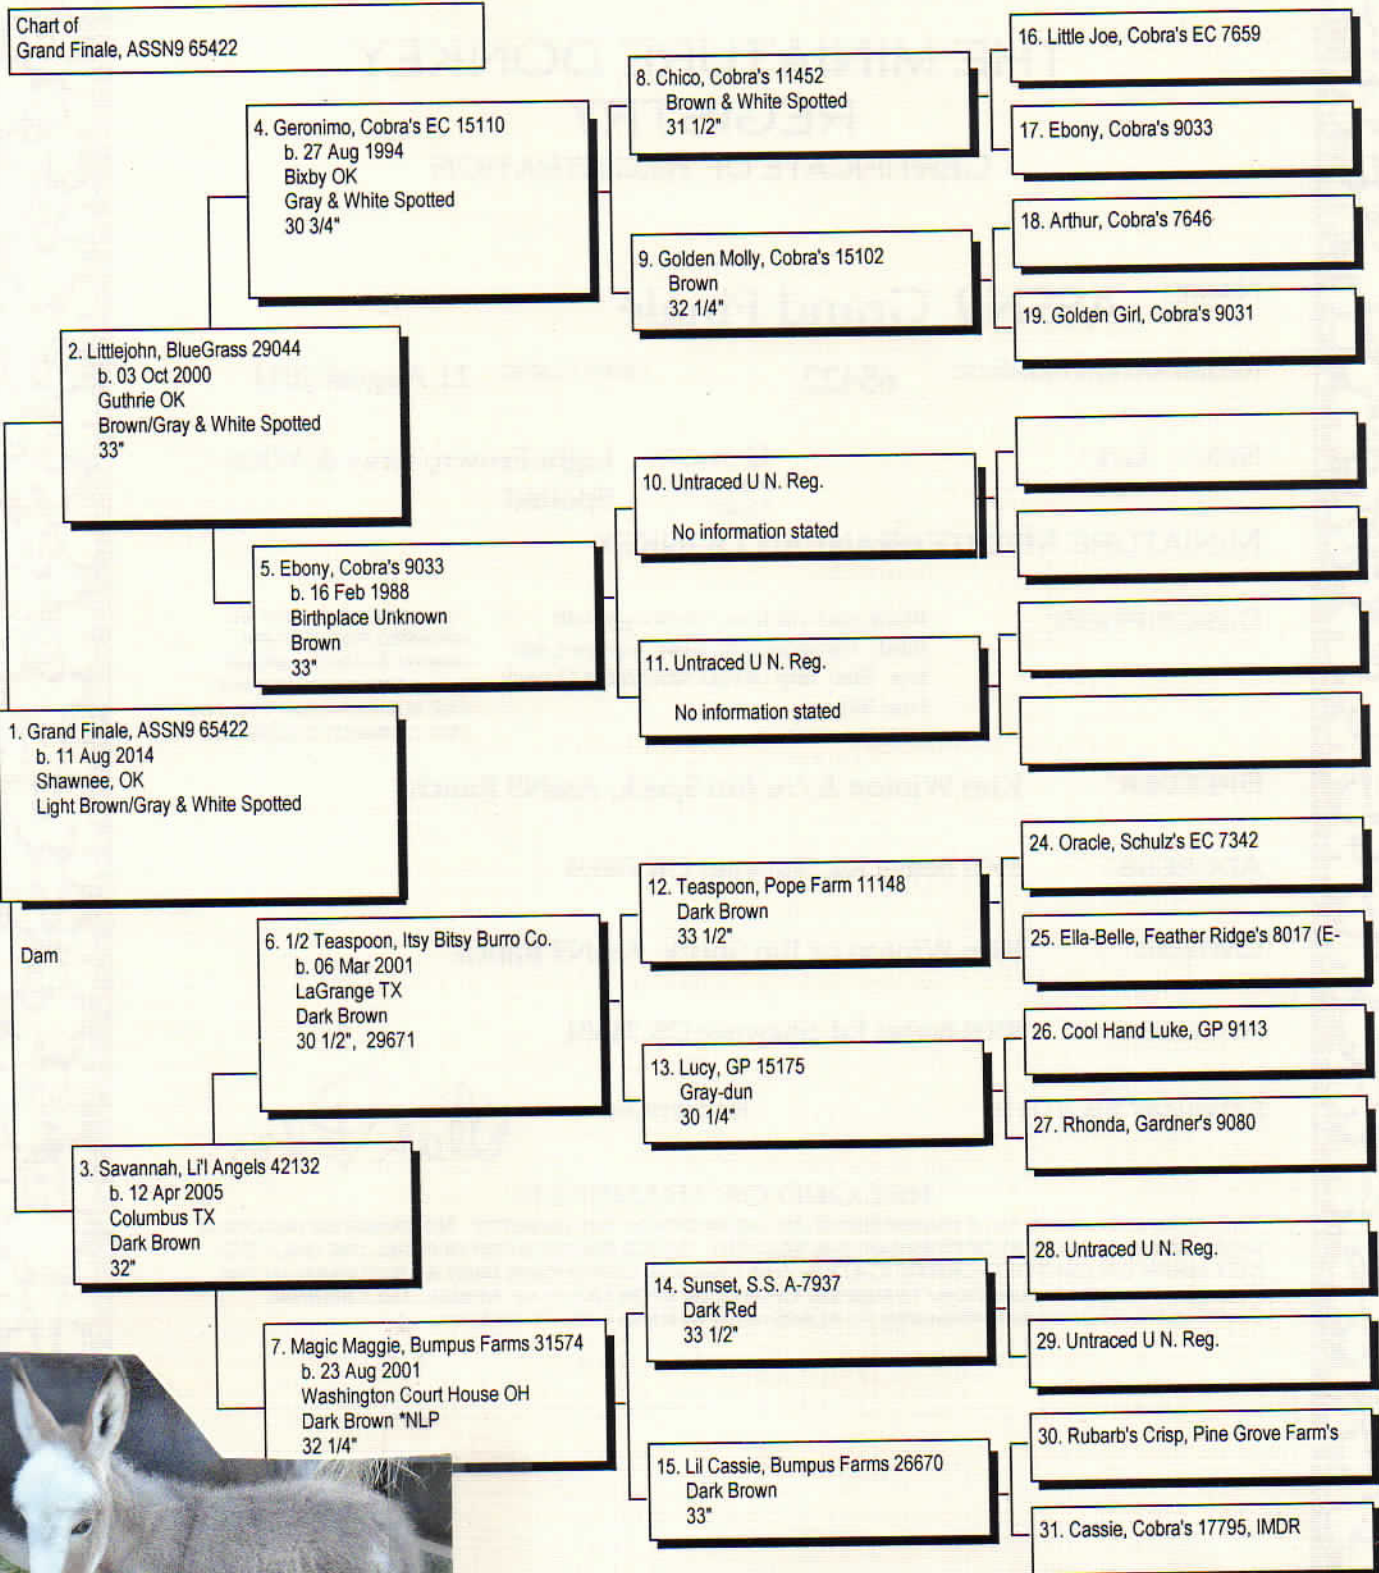

Pedigree

Chart #1

Chart of
Grand Finale, ASSN9 65422

The American Donkey and Mule Society
 P.O. Box 1210, Lewisville, TX 75067 (972) 219-0781
 The American Donkey and Mule Society is not responsible
 for errors in information submitted to the registry.