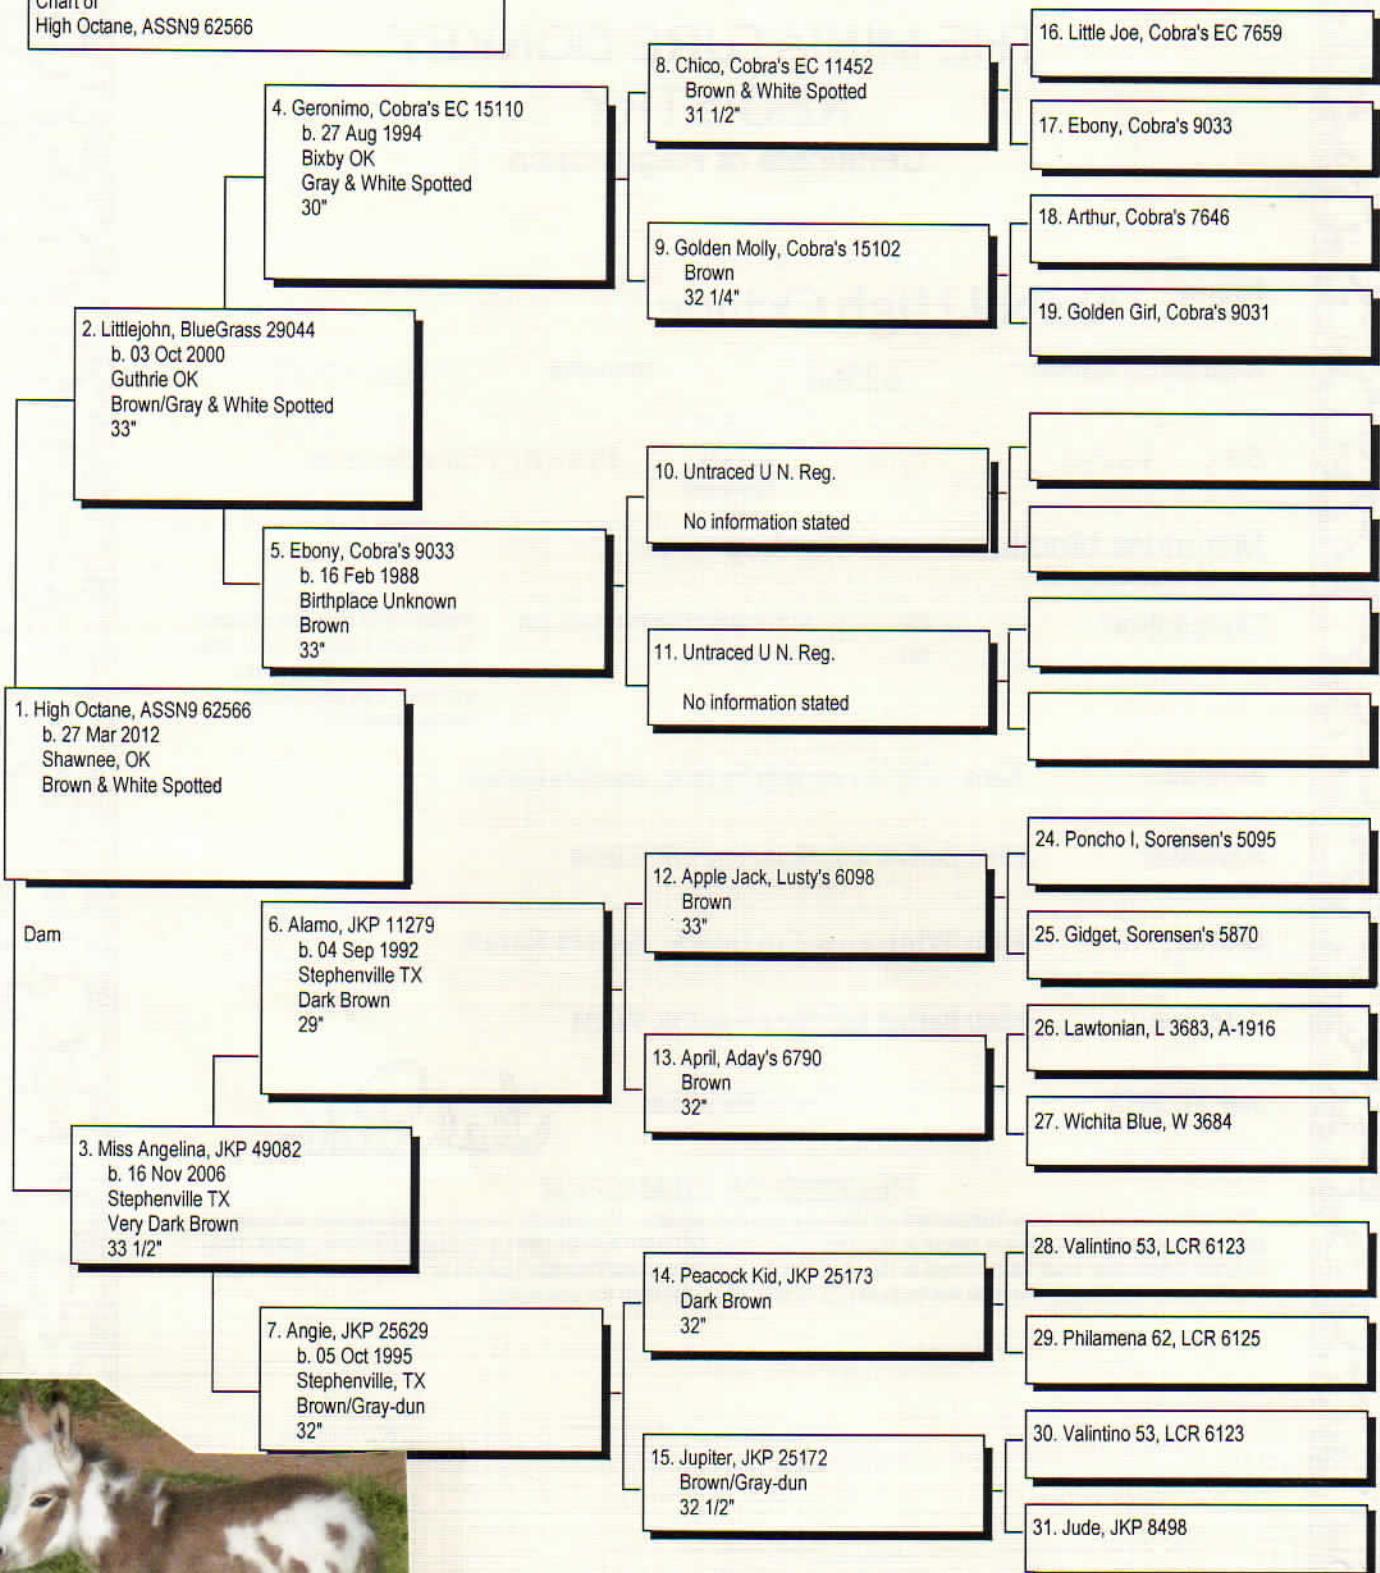

Pedigree

Chart #1

Chart of
High Octane, ASSN9 62566

The American Donkey and Mule Society
 P.O. Box 1210, Lewisville, TX 75067 (972) 219-0781
 The American Donkey and Mule Society is not responsible
 for errors in information submitted to the registry.