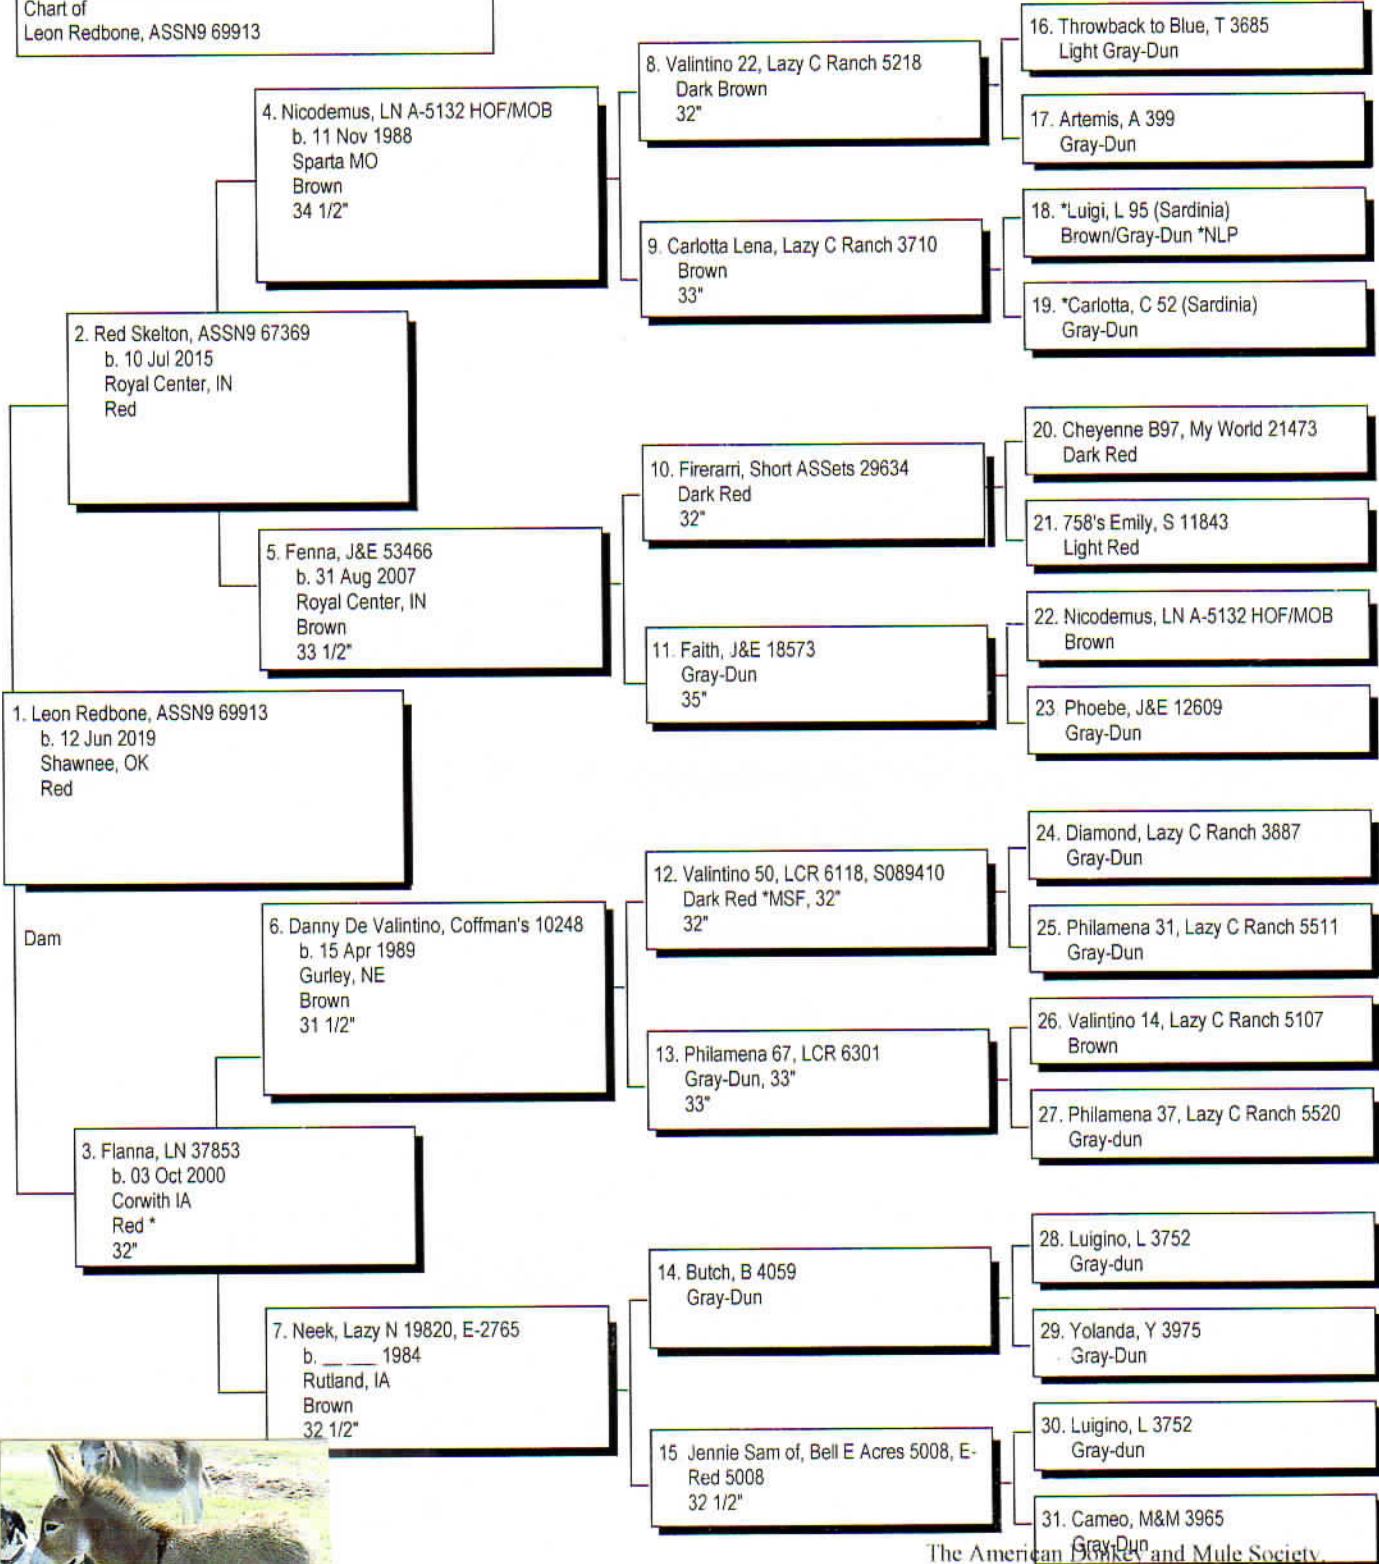

Pedigree

Chart #1

Chart of
Leon Redbone, ASSN9 69913

The American Donkey and Mule Society
 PO Box 1210, Lewisville TX 75067
 www.lovelongears.com/ (972) 219-0781
 The American Donkey and Mule Society is not
 responsible for errors in information submitted to
 the registry.