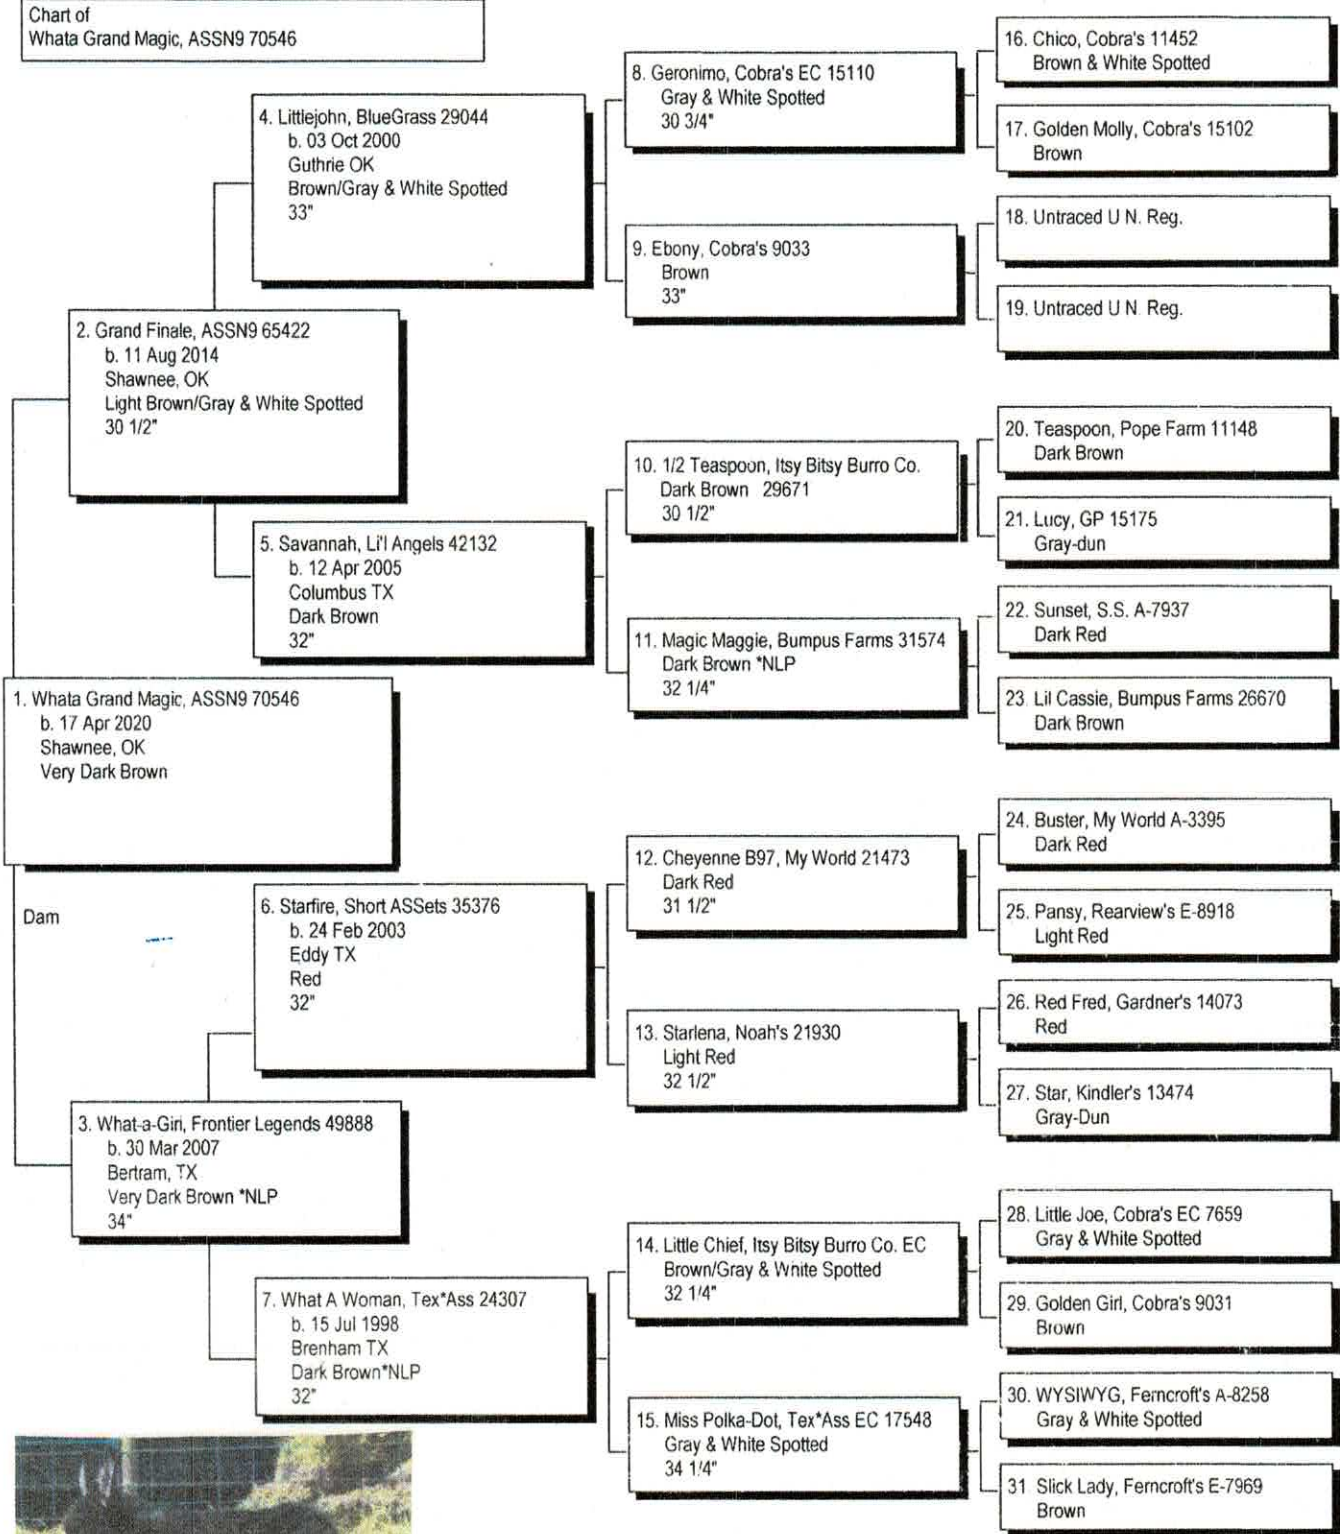

Pedigree

Chart #1

Chart of  
Whata Grand Magic, ASSN9 70546

The American Donkey and Mule Society.  
PO Box 1210, Lewisville TX 75067  
www.lovelongears.com (972) 219-0781  
The American Donkey and Mule Society is not  
responsible for errors in information submitted to  
the registry.