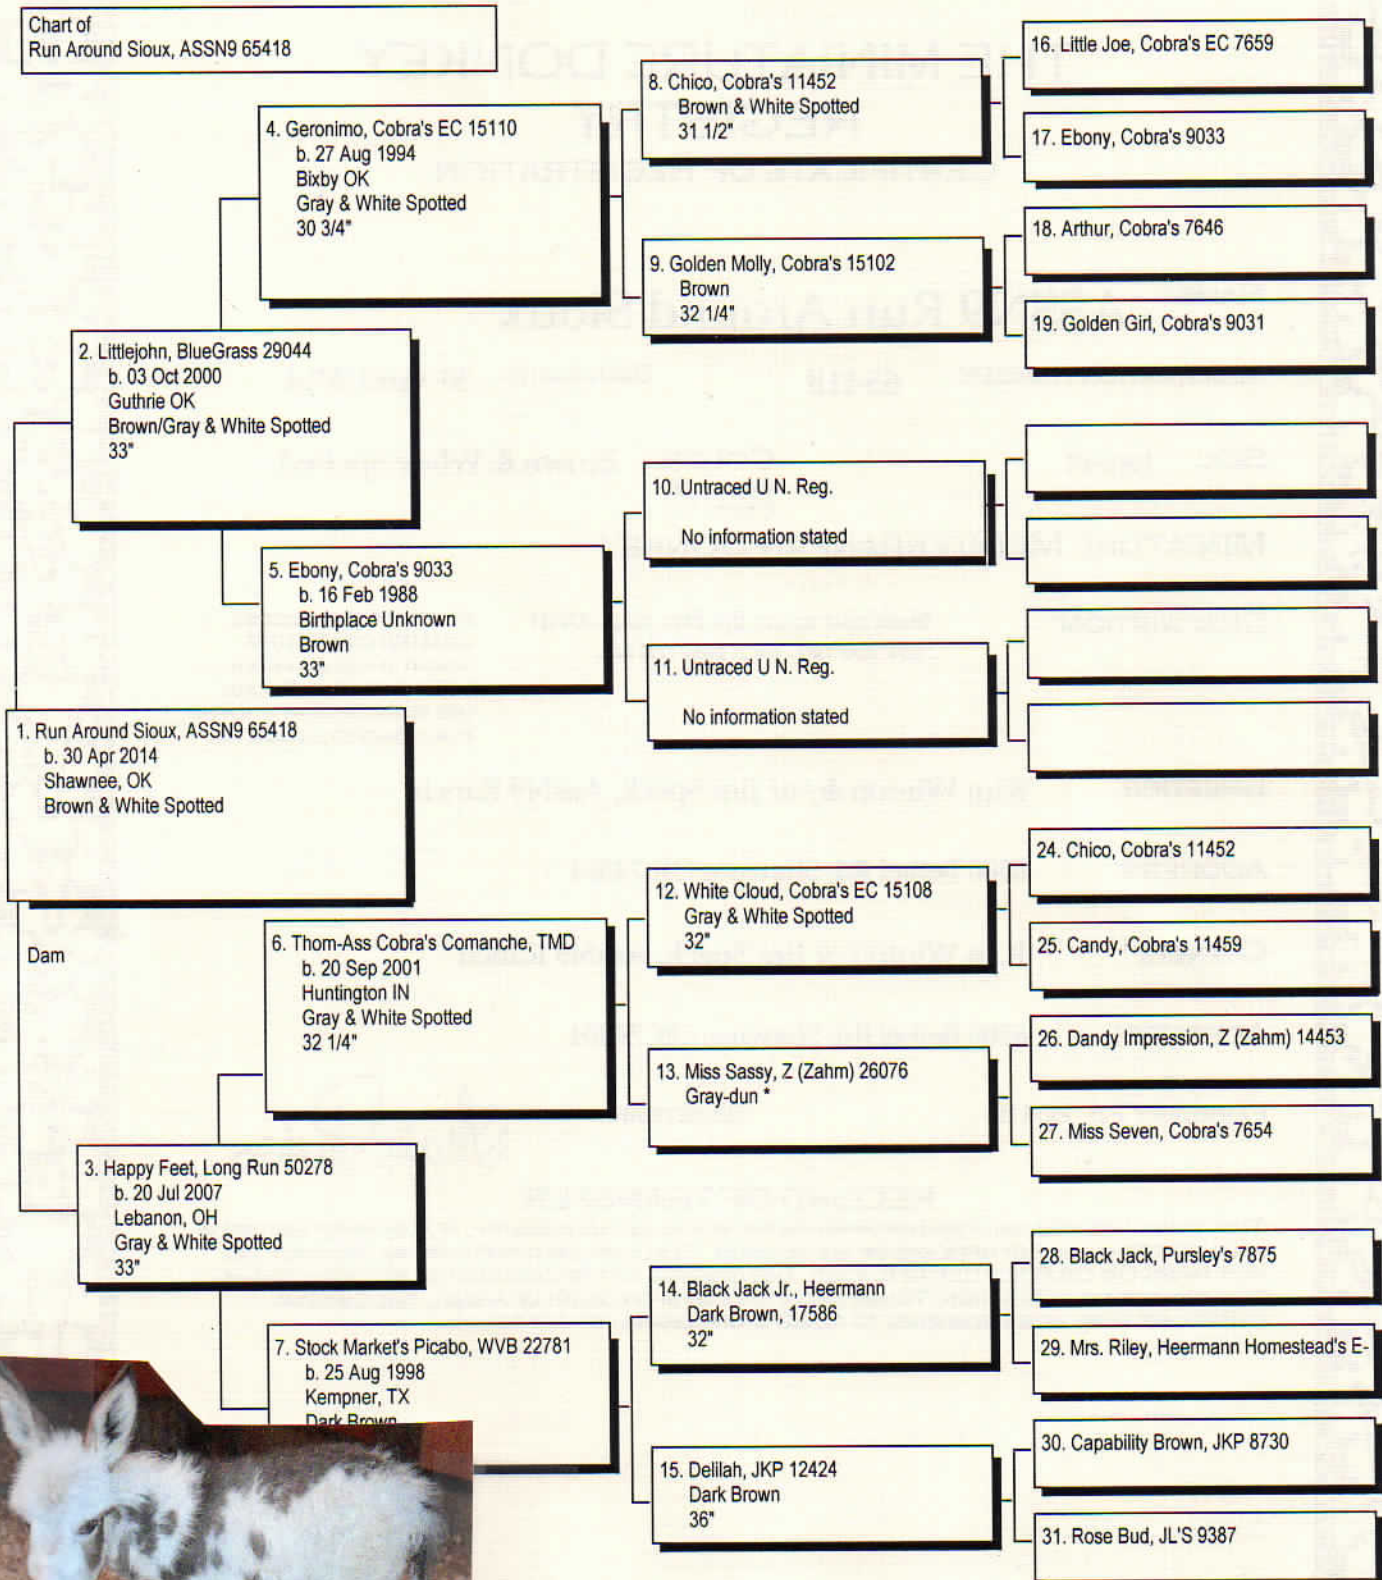

Pedigree

Chart #1

The American Donkey and Mule Society  
 P.O. Box 1210, Lewisville, TX 75067 (972) 219-0781  
 The American Donkey and Mule Society is not responsible  
 for errors in information submitted to the registry.