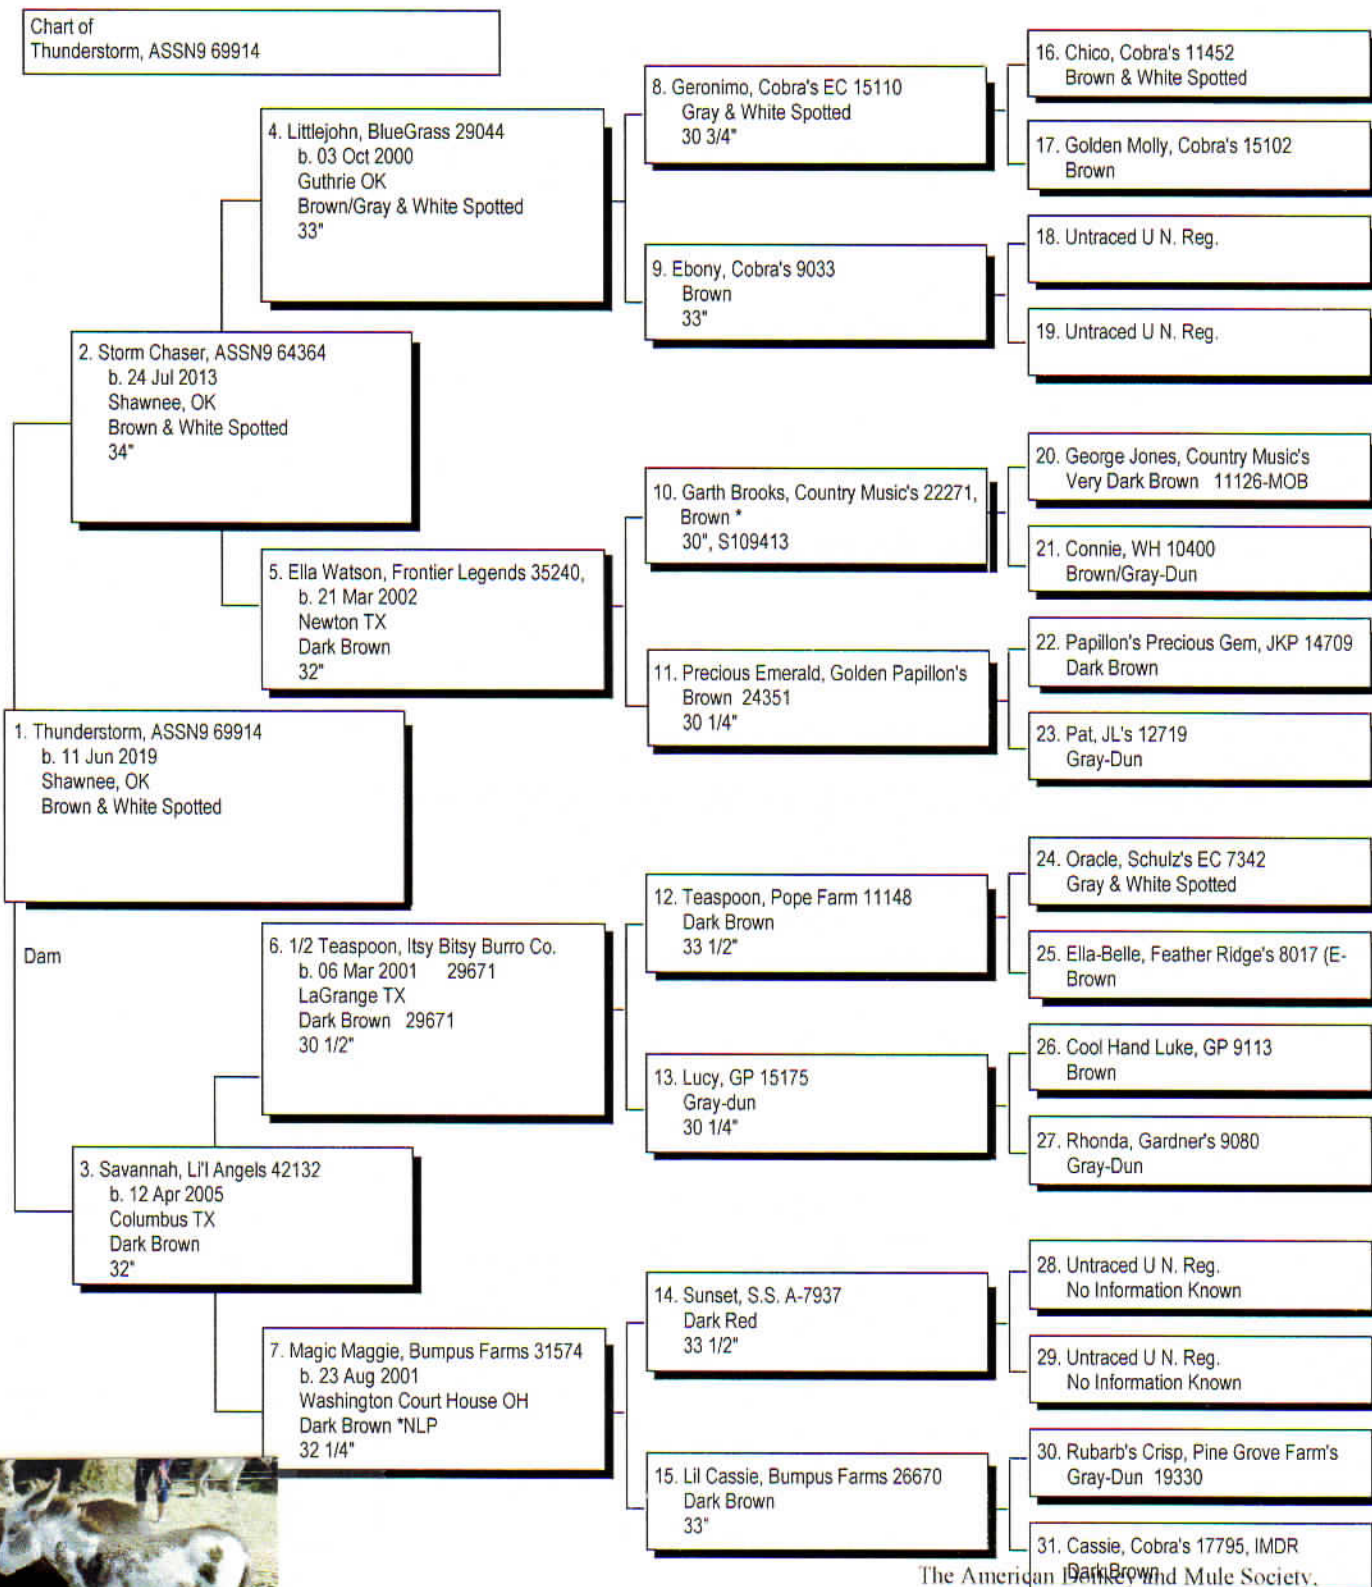

Pedigree

Chart #1

The American Donkey and Mule Society,
 PO Box 1210, Lewisville TX 75067
 www.lovelongears.com (972) 219-0781
 The American Donkey and Mule Society is not
 responsible for errors in information submitted to
 the registry.