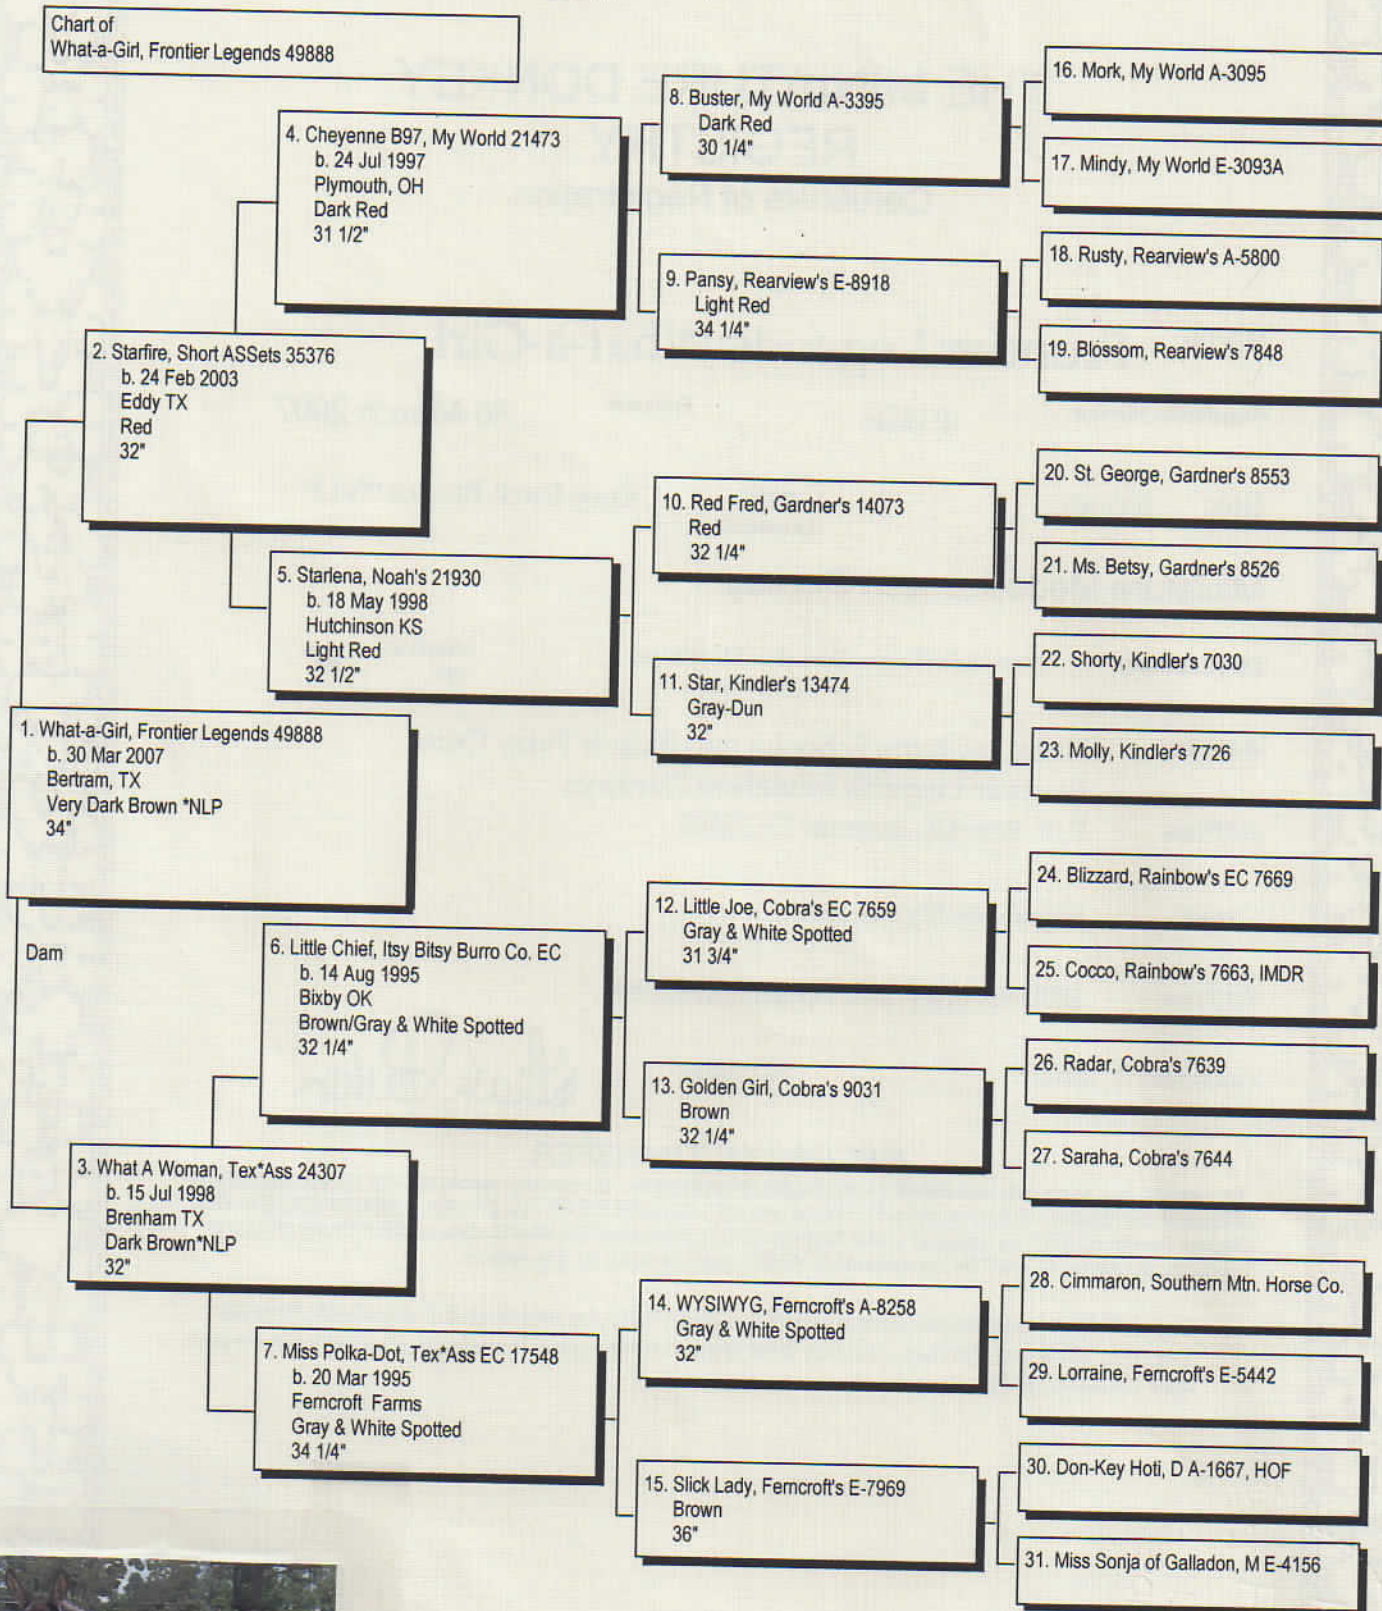

Pedigree

Chart #1

The American Donkey and Mule Society  
 P.O. Box 1210, Lewisville, TX 75067 (972) 219-0781  
 The American Donkey and Mule Society is not responsible  
 for errors in information submitted to the registry.