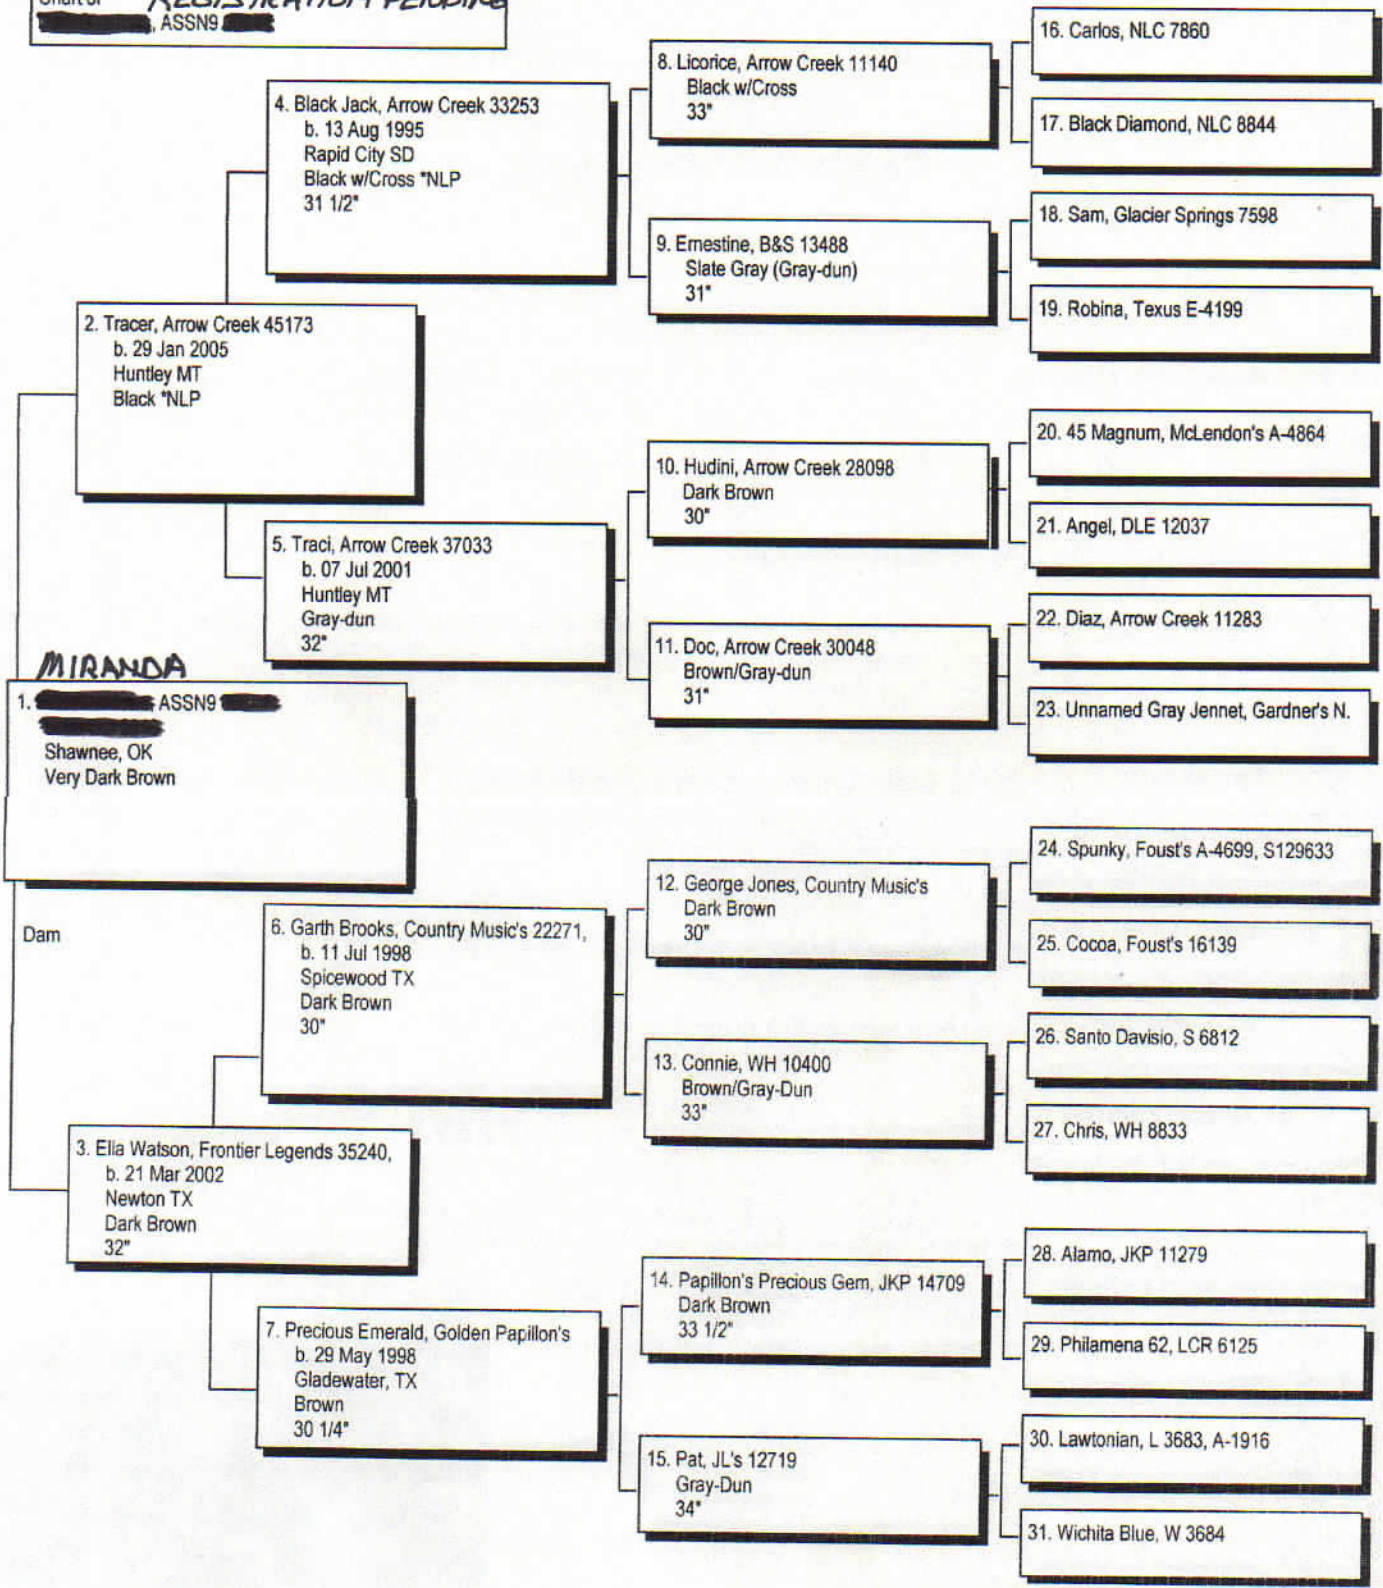

Chart of **REGISTRATION PENDING**
ASSN9

Do not remove photo.
Certificate is invalid
Without photo.

The American Donkey and Mule Society
P.O. Box 1210, Lewisville, TX 75067 (972) 219-0781
The American Donkey and Mule Society is not responsible
for errors in information submitted to the registry.