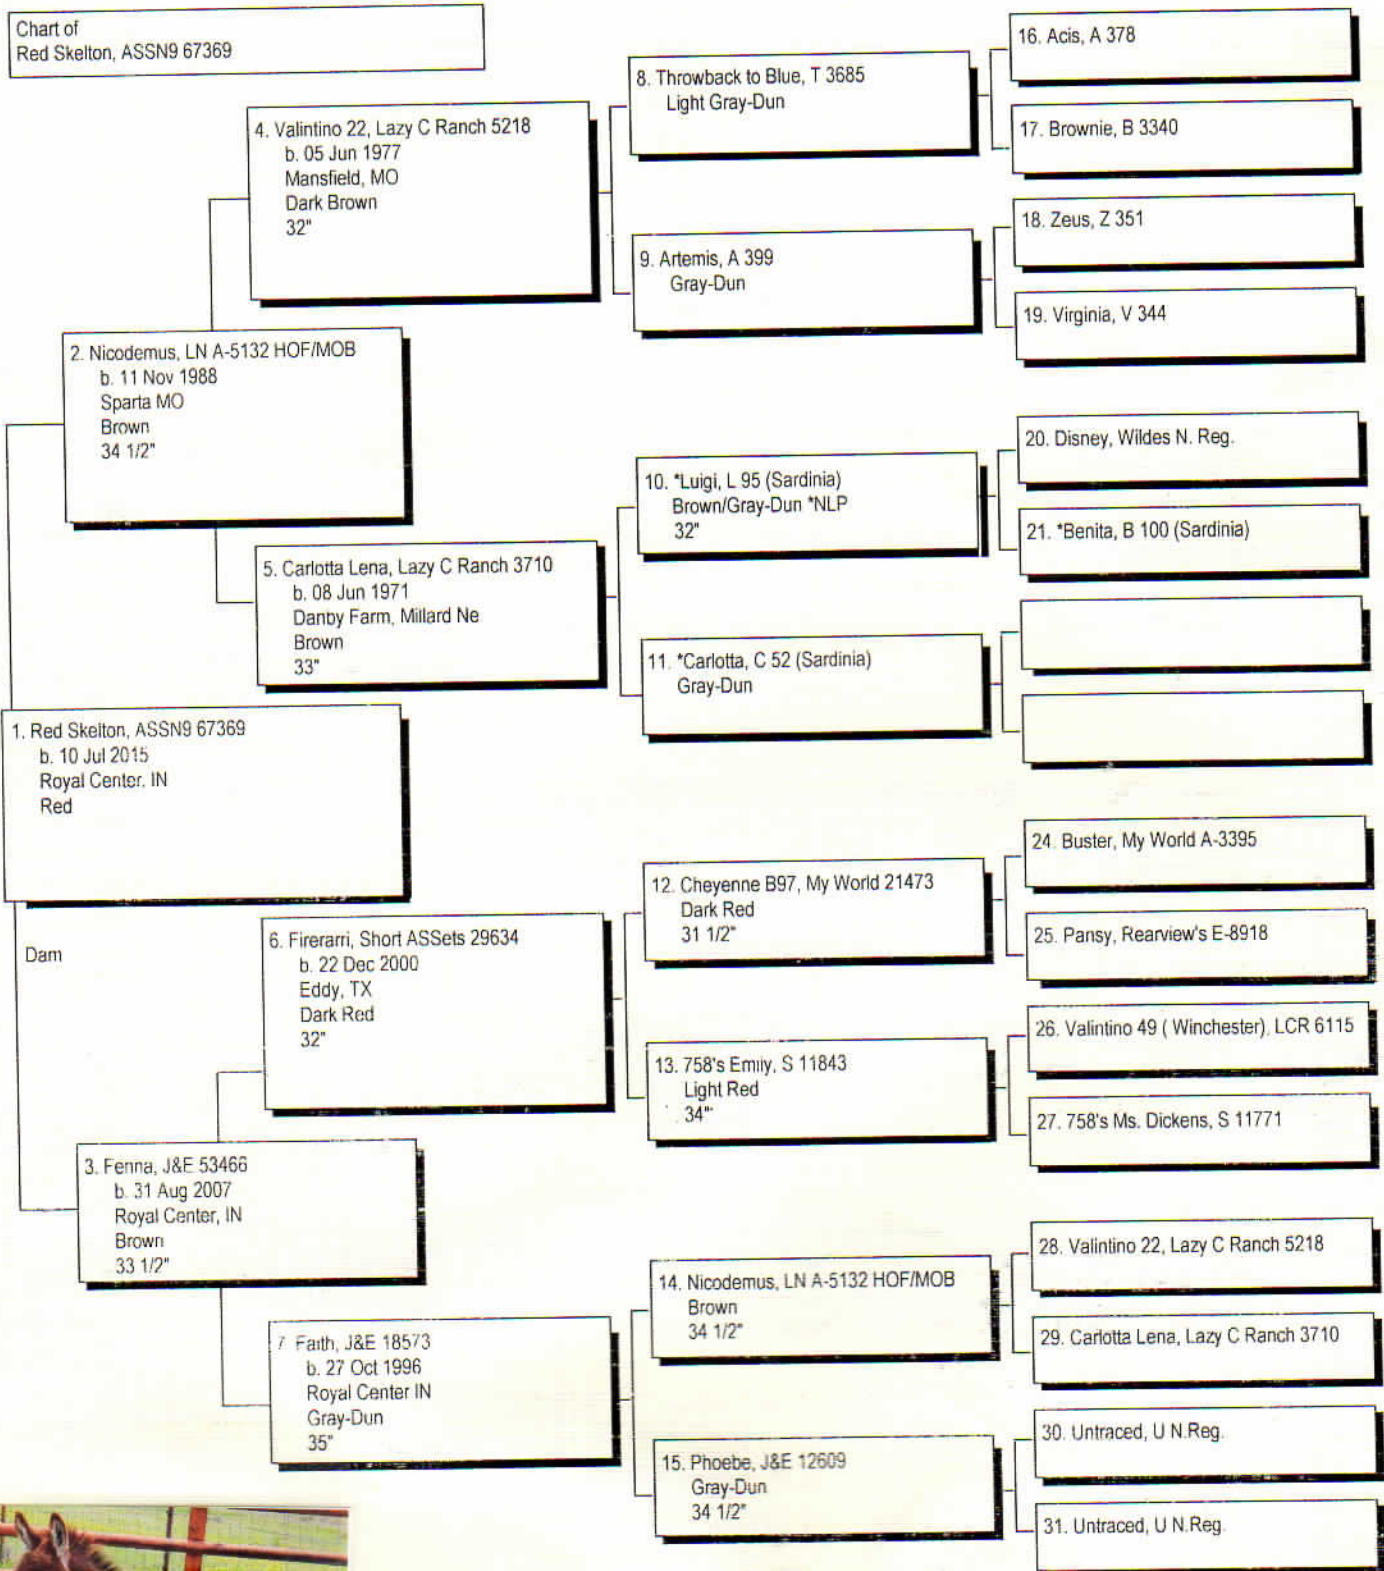

Pedigree

Chart #1

Chart of  
Red Skelton, ASSN9 67369

Red  
Skelton