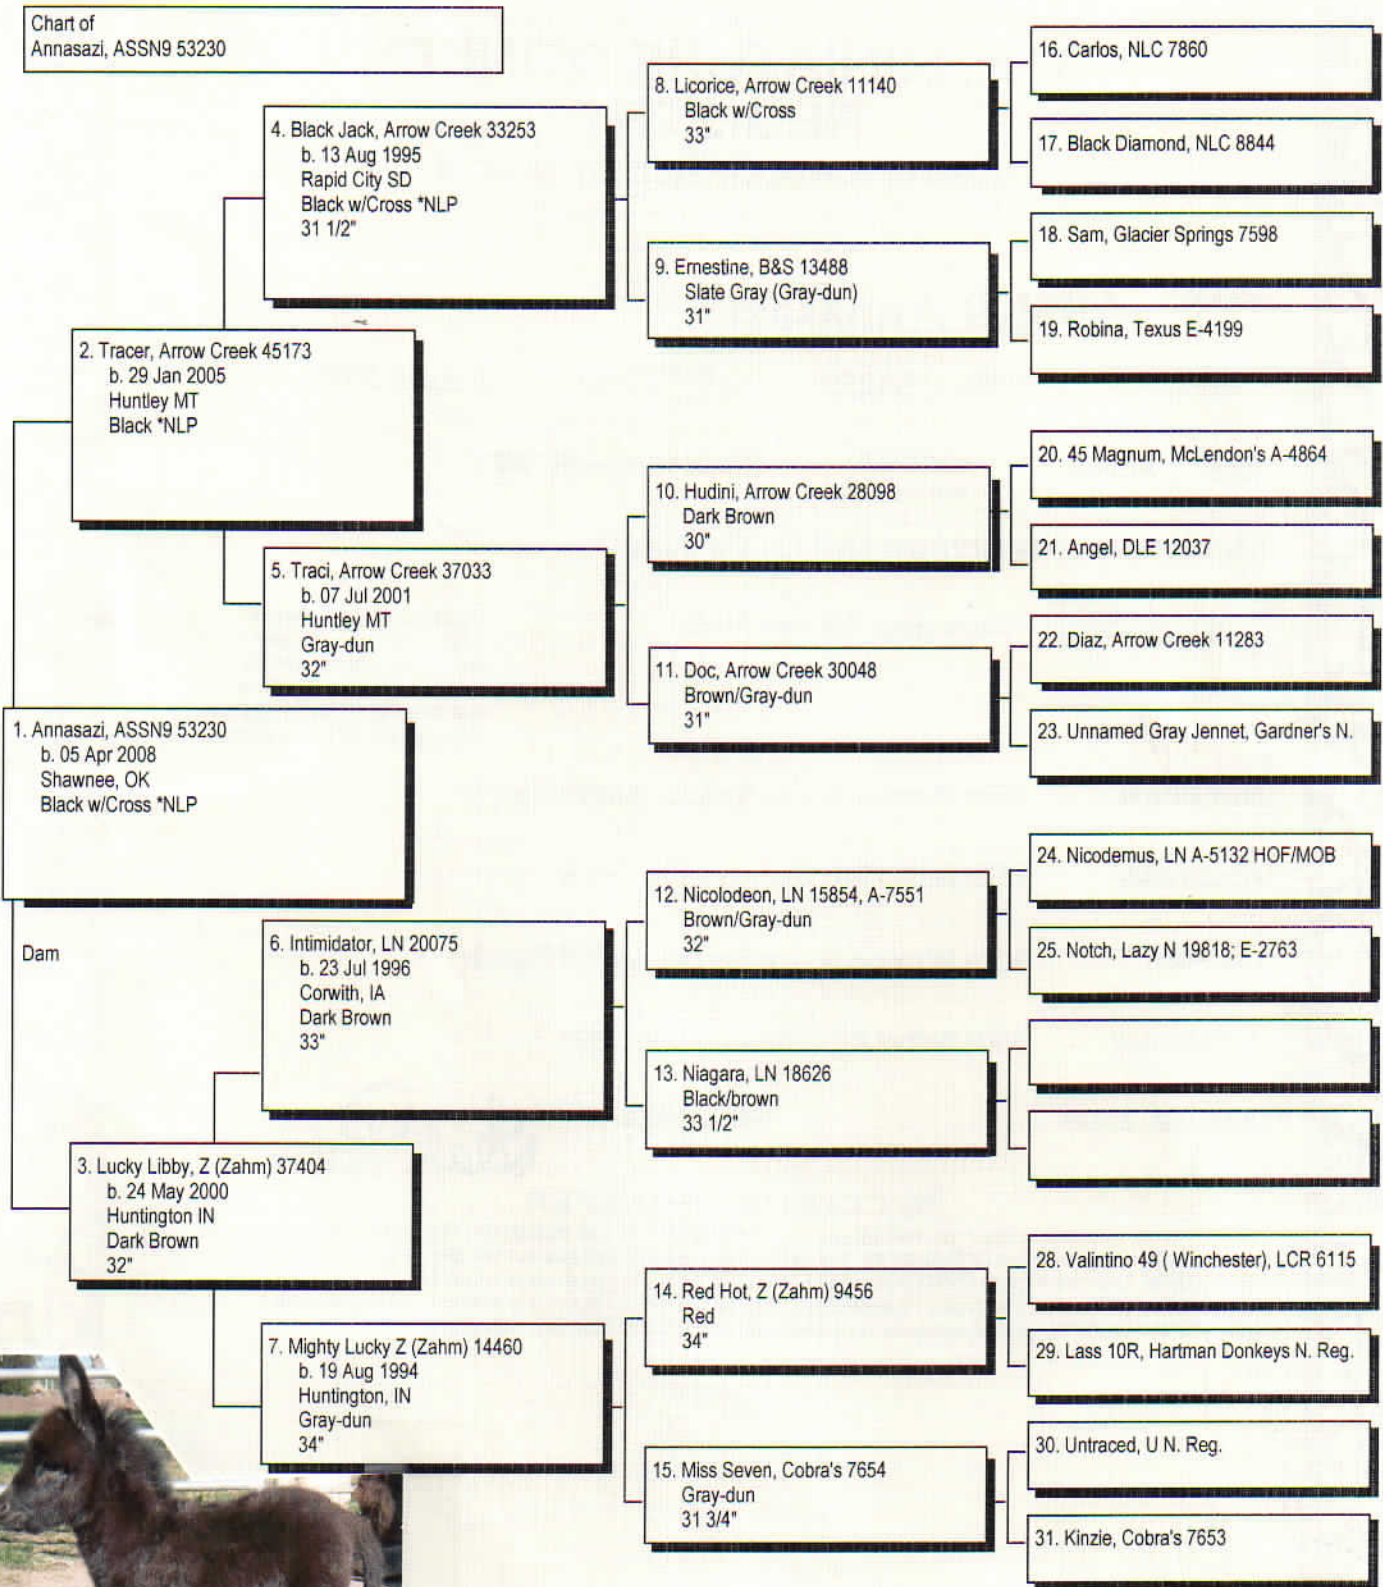

Pedigree

Chart #1

The American Donkey and Mule Society  
 P.O. Box 1210, Lewisville, TX 75067 (972) 219-0781  
 The American Donkey and Mule Society is not responsible  
 for errors in information submitted to the registry.