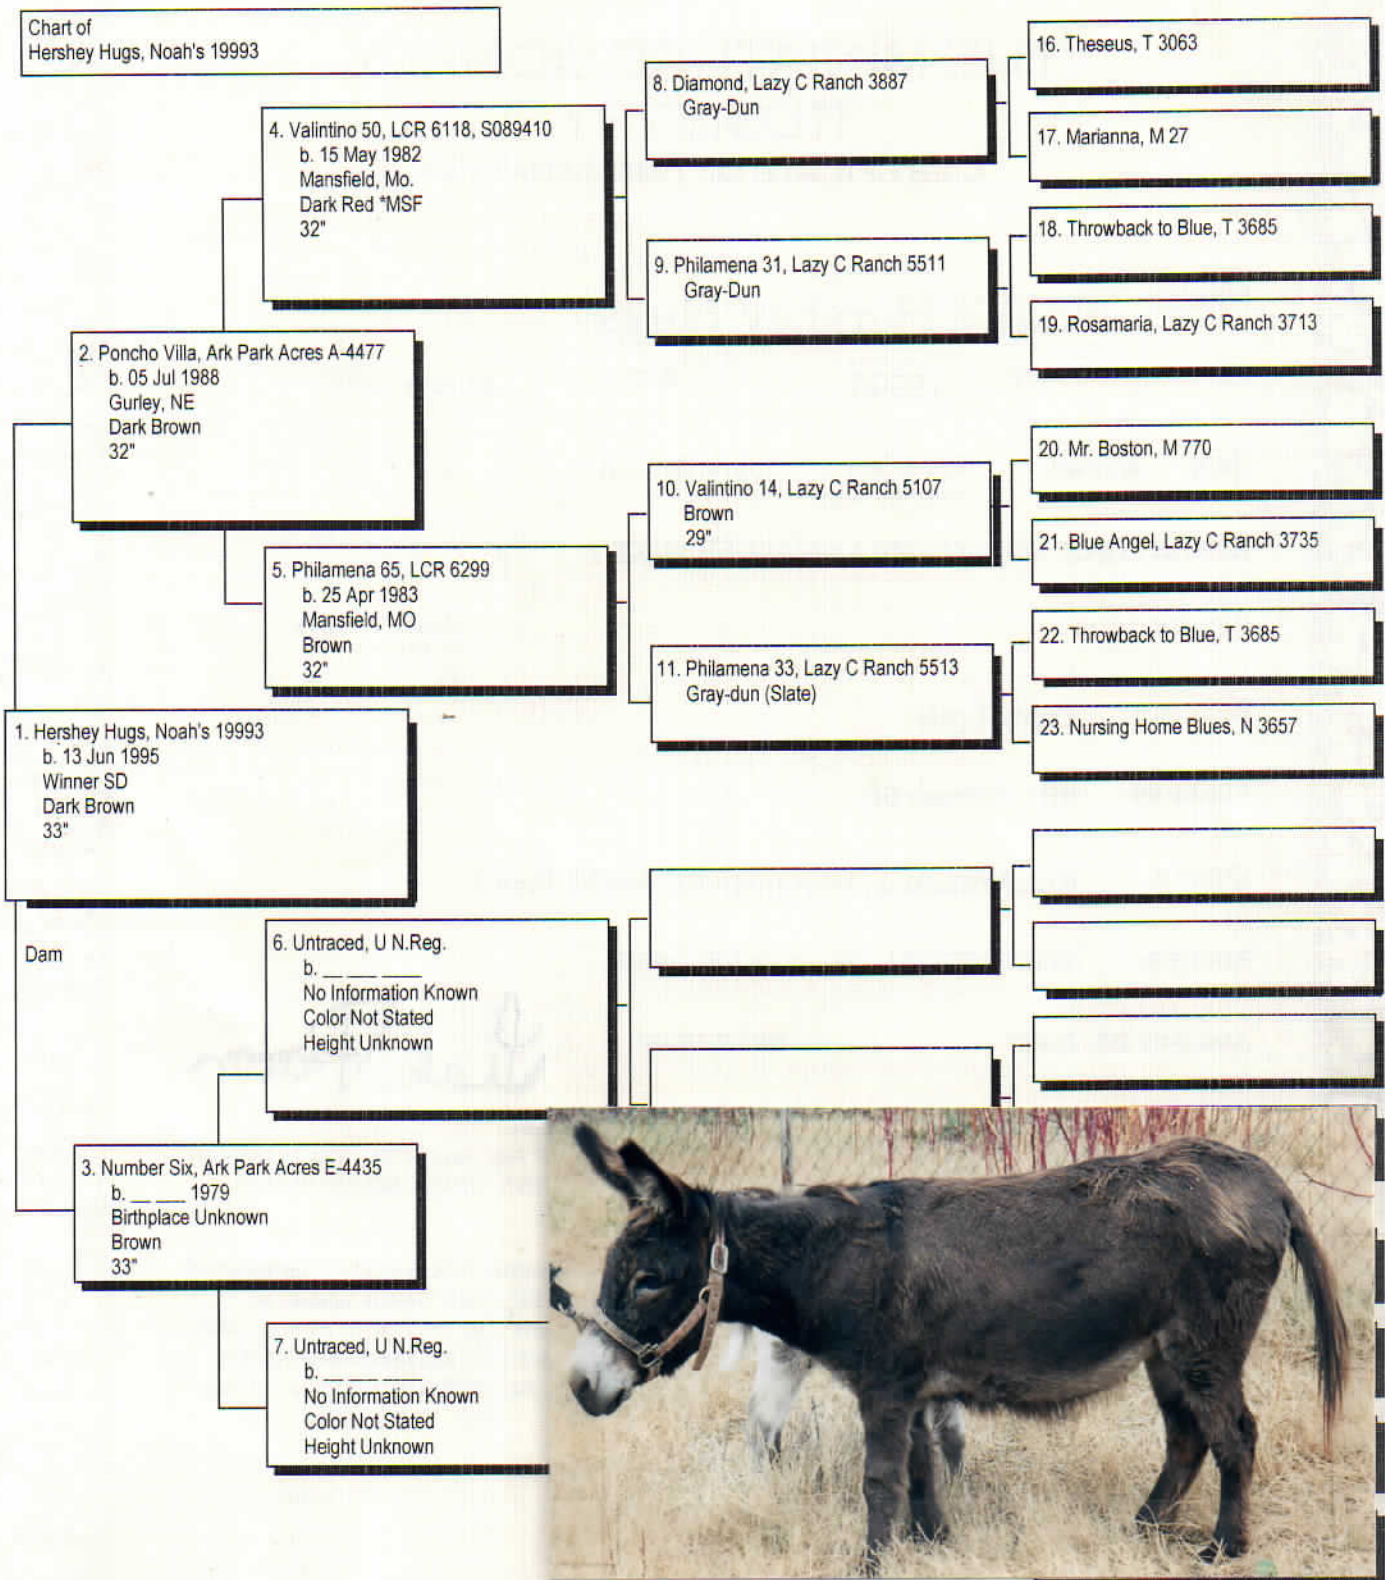

Pedigree

Chart #1

Do not remove photo.
Certificate is invalid
Without photo.

The American Donkey and Mule Society
P.O. Box 1210, Lewisville, TX 75067 (972) 219-0781
The American Donkey and Mule Society is not responsible
for errors in information submitted to the registry.