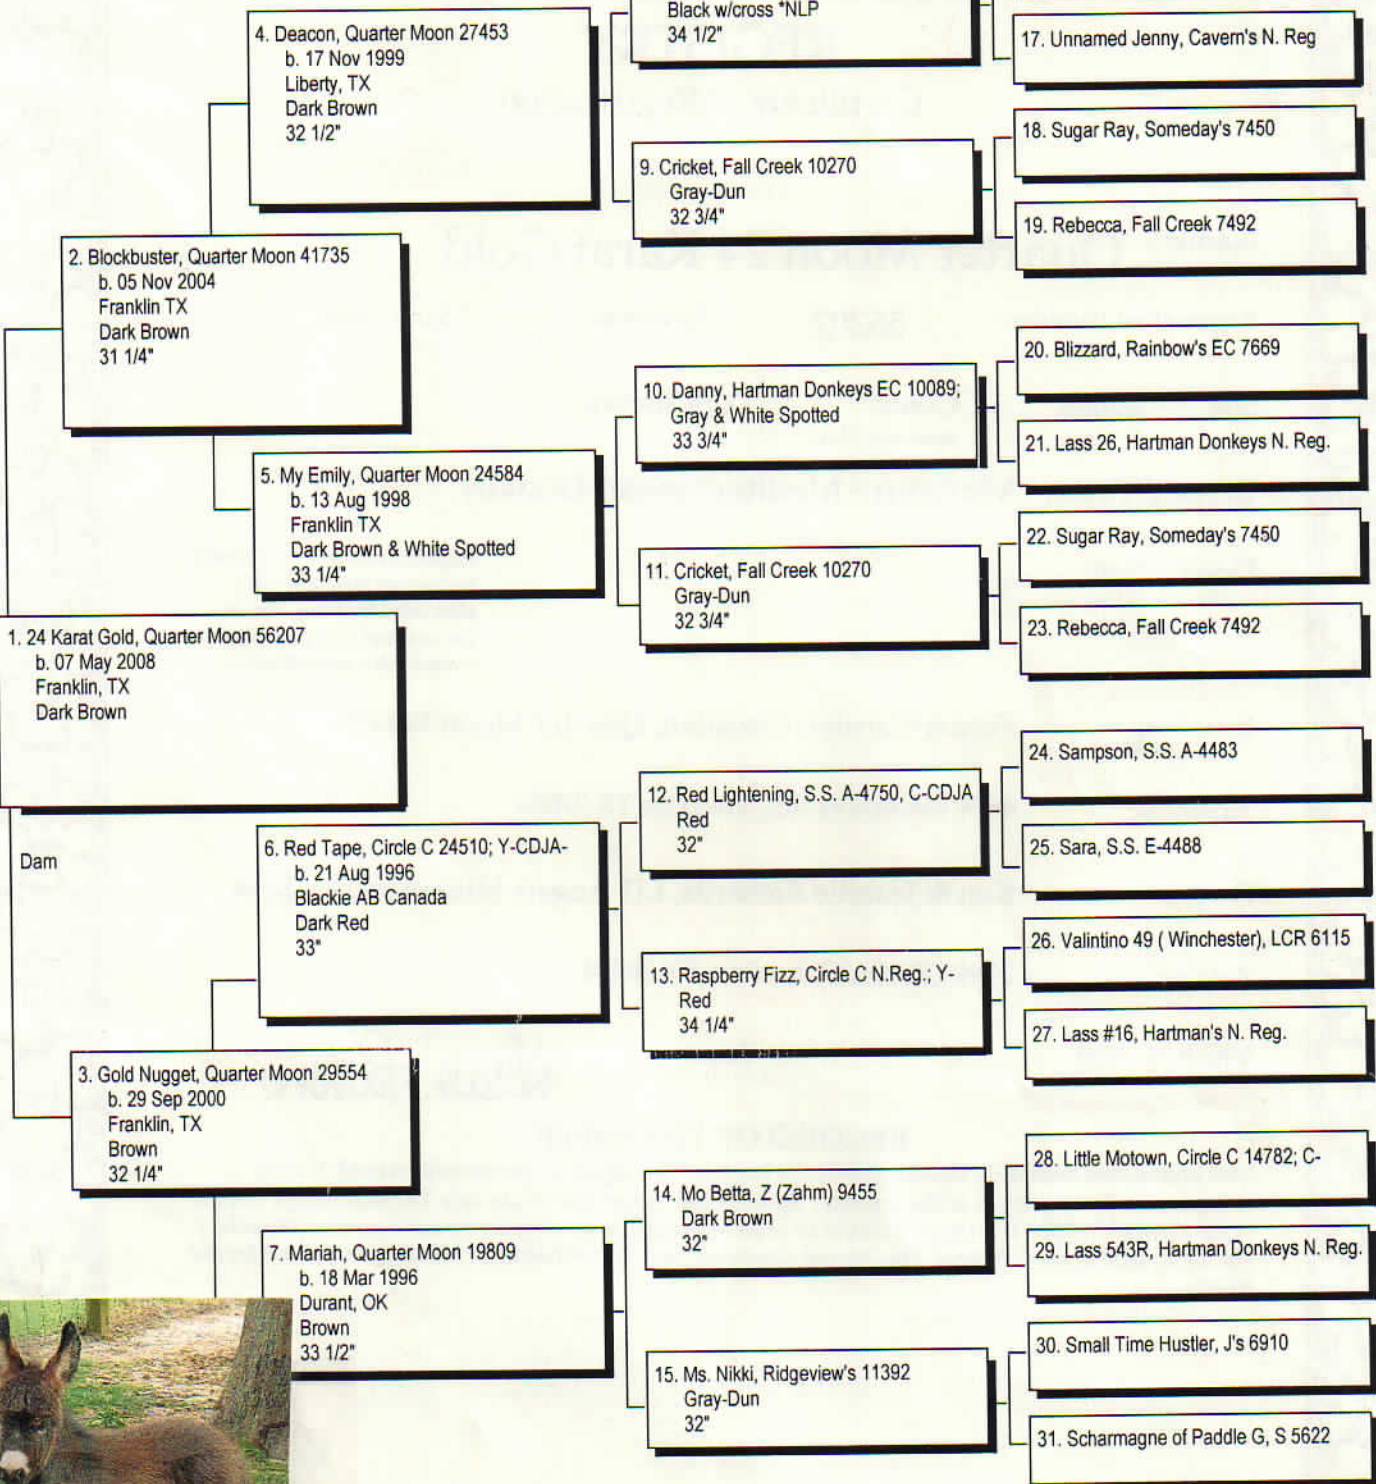

Pedigree

Chart #1

Chart of
24 Karat Gold, Quarter Moon 56207

The American Donkey and Mule Society
 P.O. Box 1210, Lewisville, TX 75067 (972) 219-0781
 The American Donkey and Mule Society is not responsible
 for errors in information submitted to the registry.