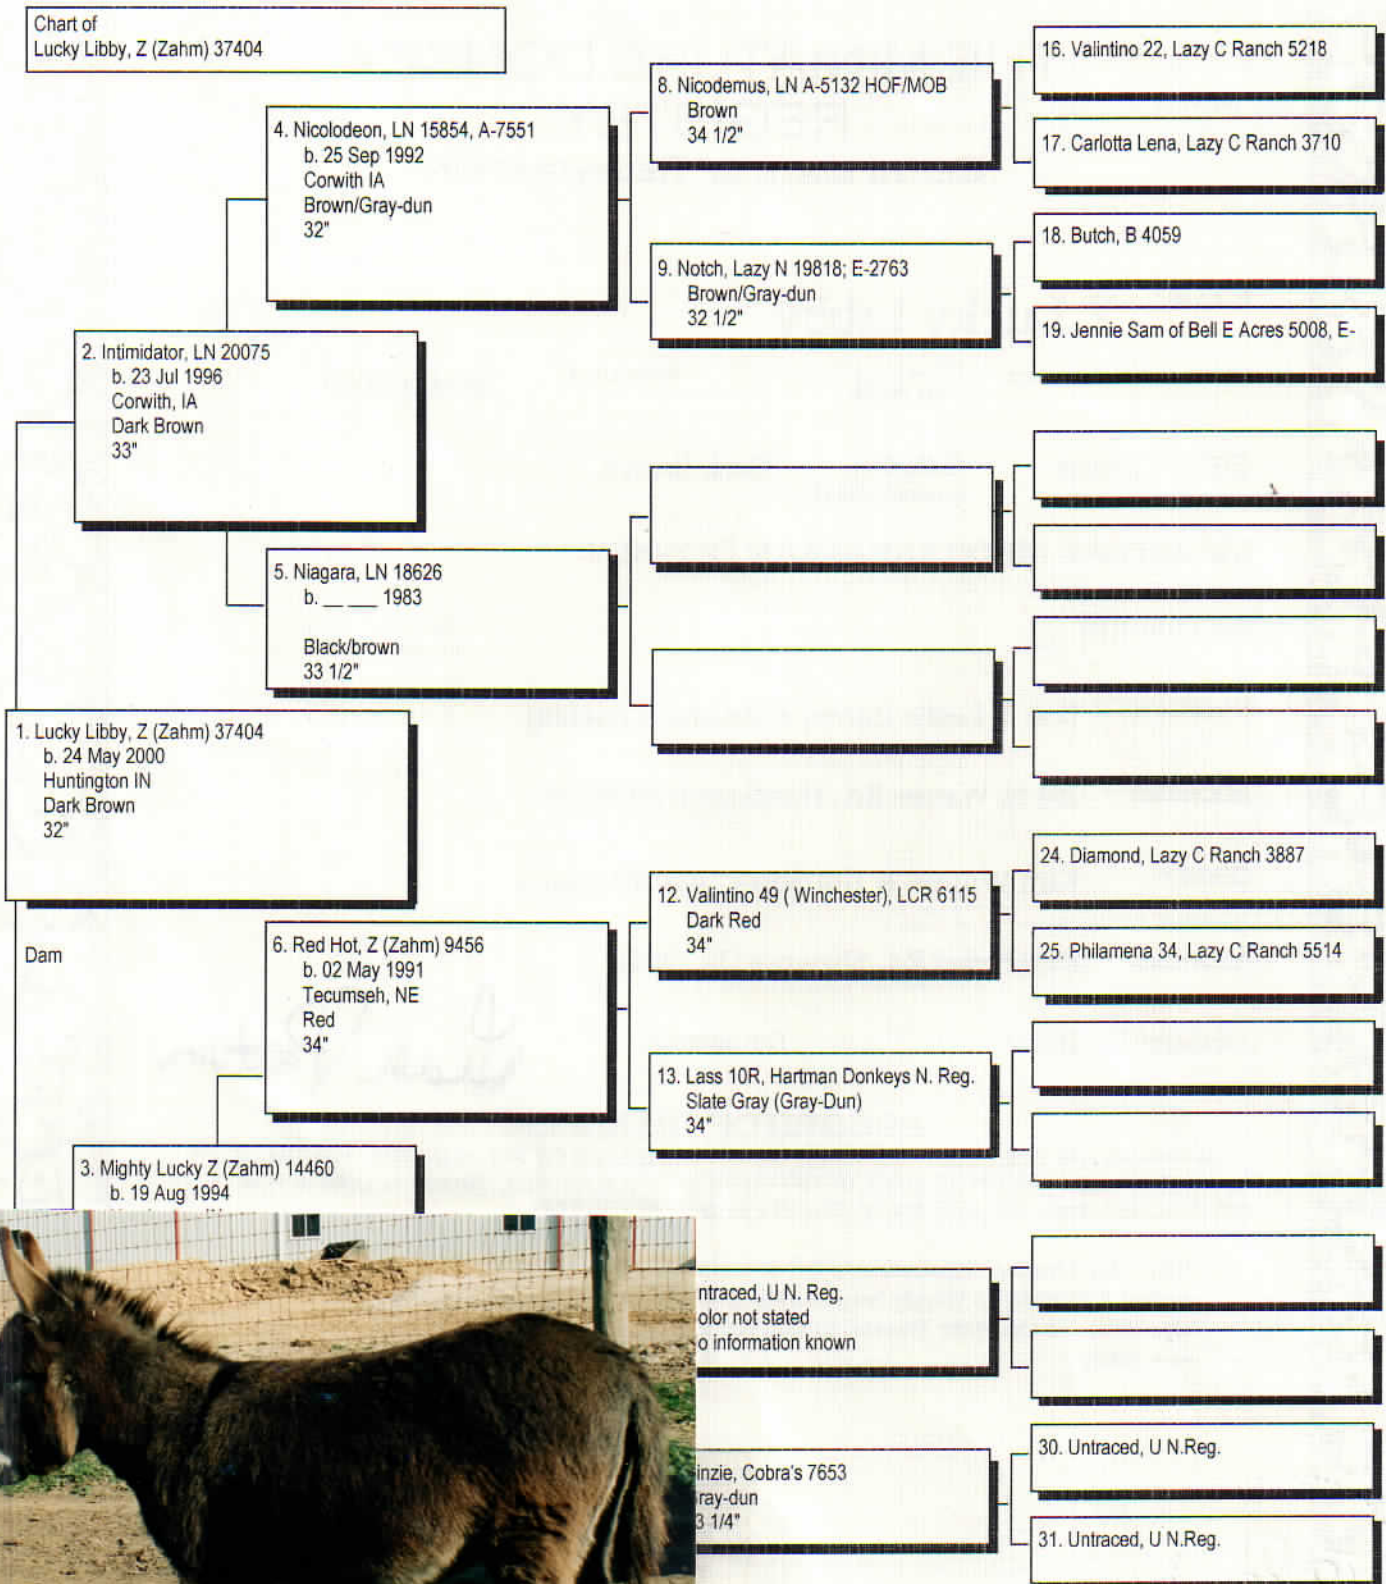

Pedigree

Chart #1

The American Donkey and Mule Society  
 P.O. Box 1210, Lewisville, TX 75067 (972) 219-0781  
 The American Donkey and Mule Society is not responsible  
 for errors in information submitted to the registry.