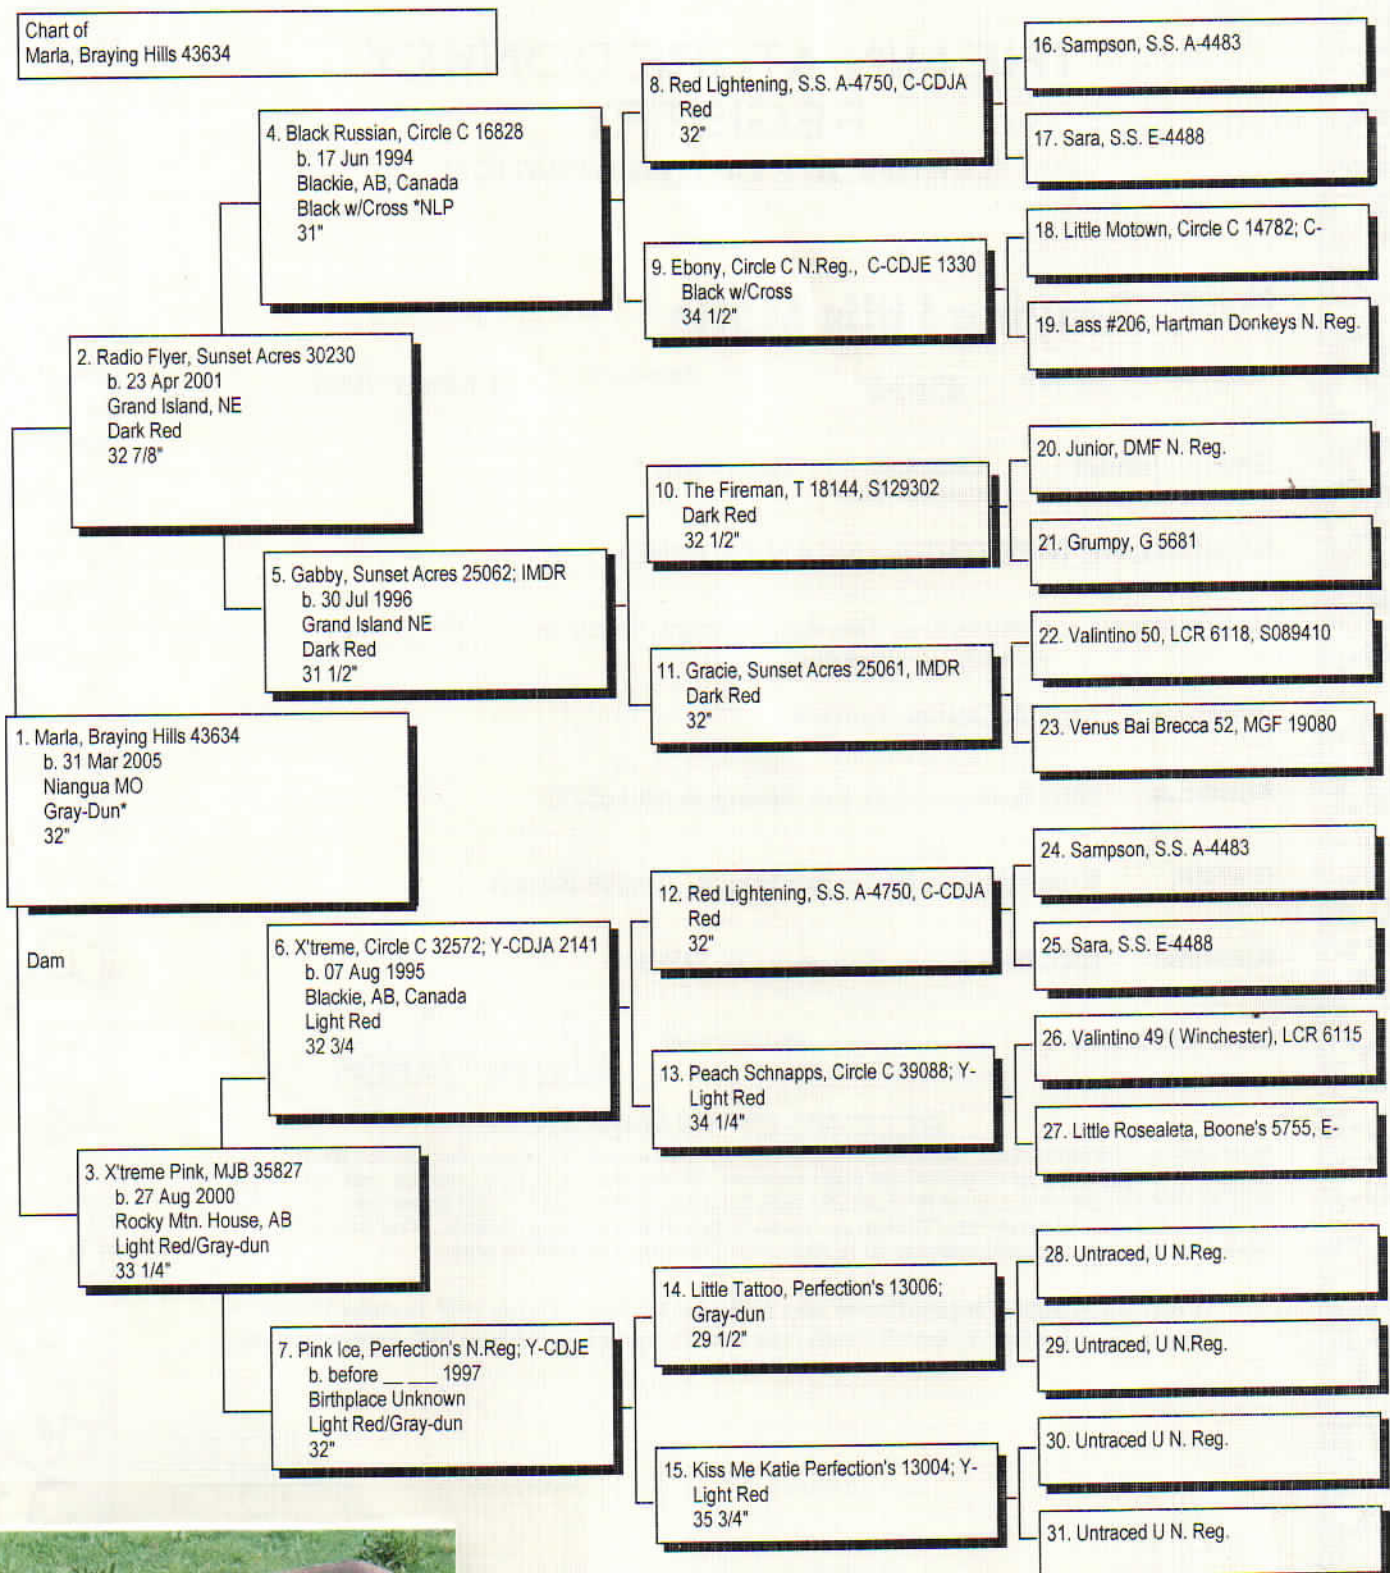

Pedigree

Chart #1

The American Donkey and Mule Society
 P.O. Box 1210, Lewisville, TX 75067 (972) 219-0781
 The American Donkey and Mule Society is not responsible
 for errors in information submitted to the registry.