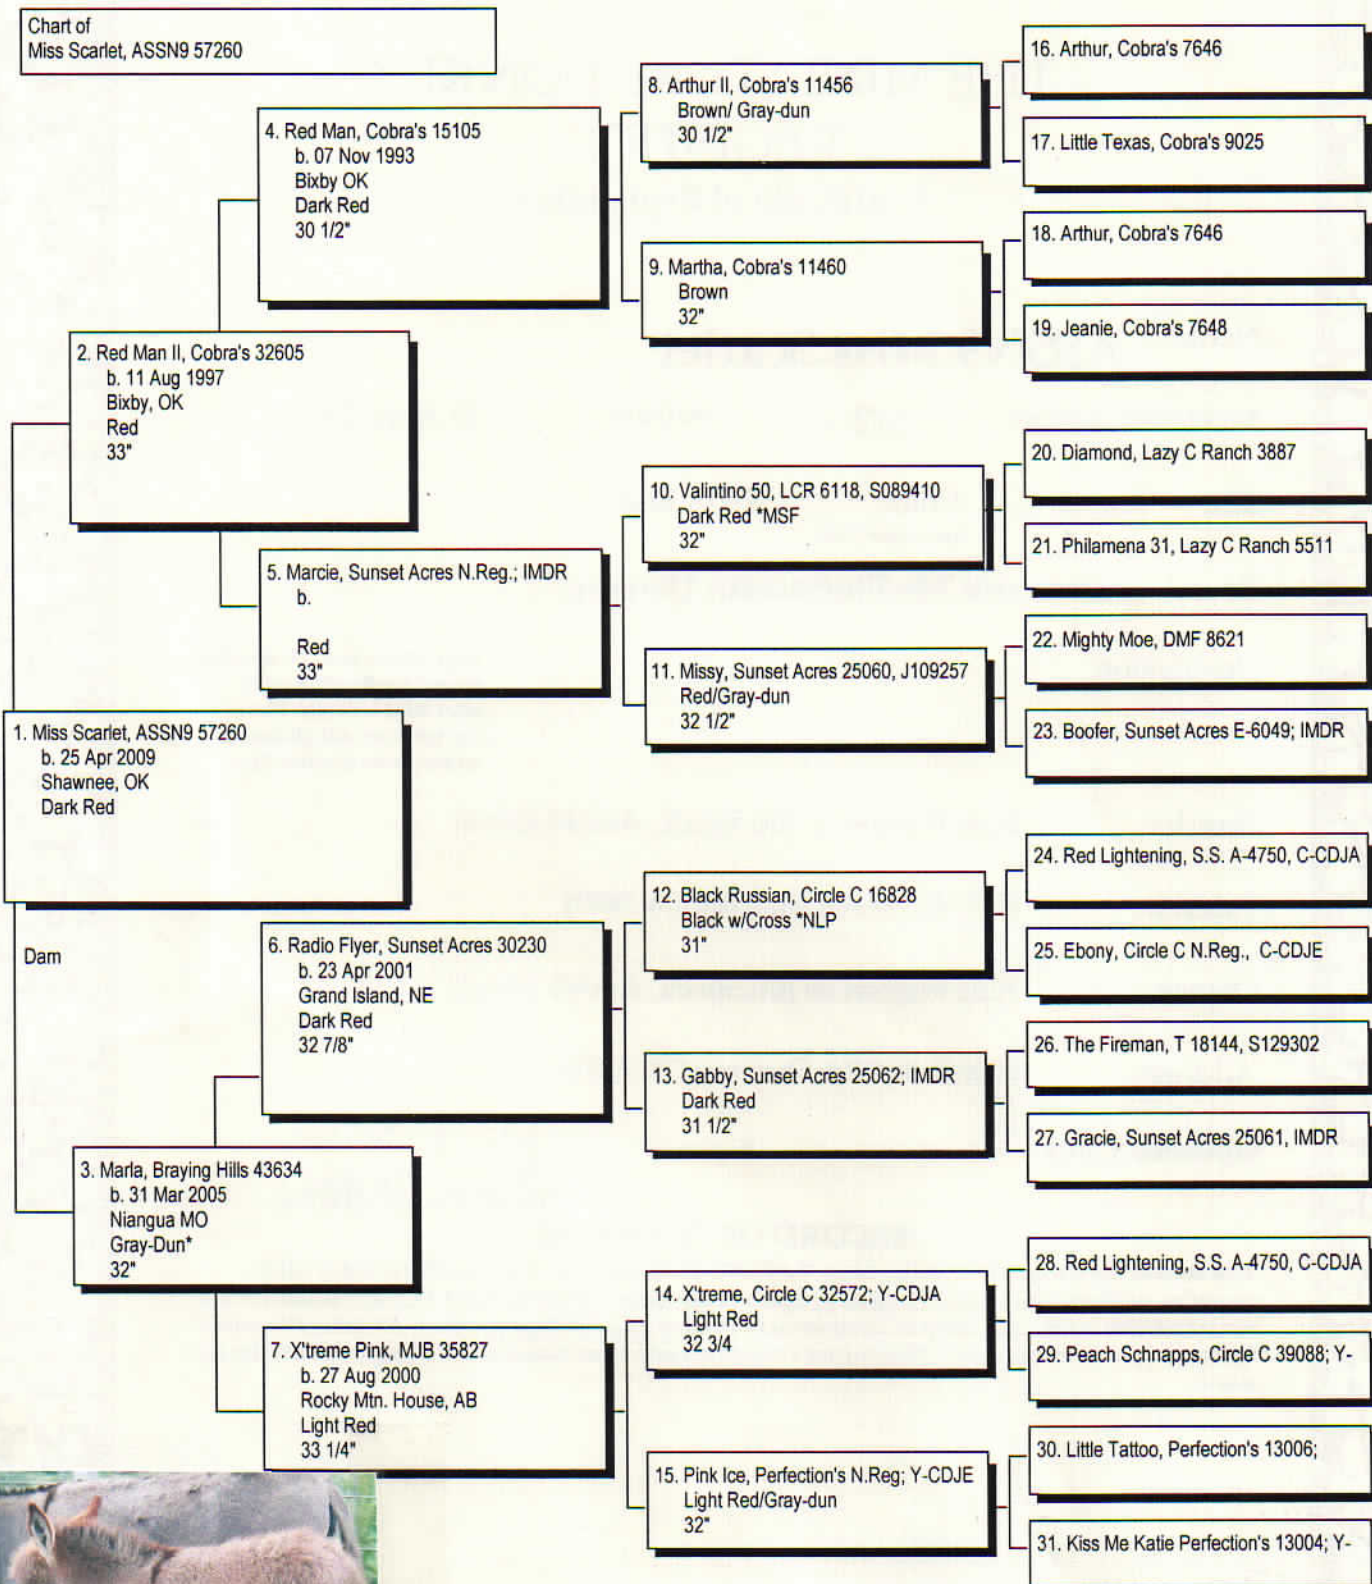

Pedigree

Chart #1

The American Donkey and Mule Society
 P.O. Box 1210, Lewisville, TX 75067 (972) 219-0781
 The American Donkey and Mule Society is not responsible
 for errors in information submitted to the registry.