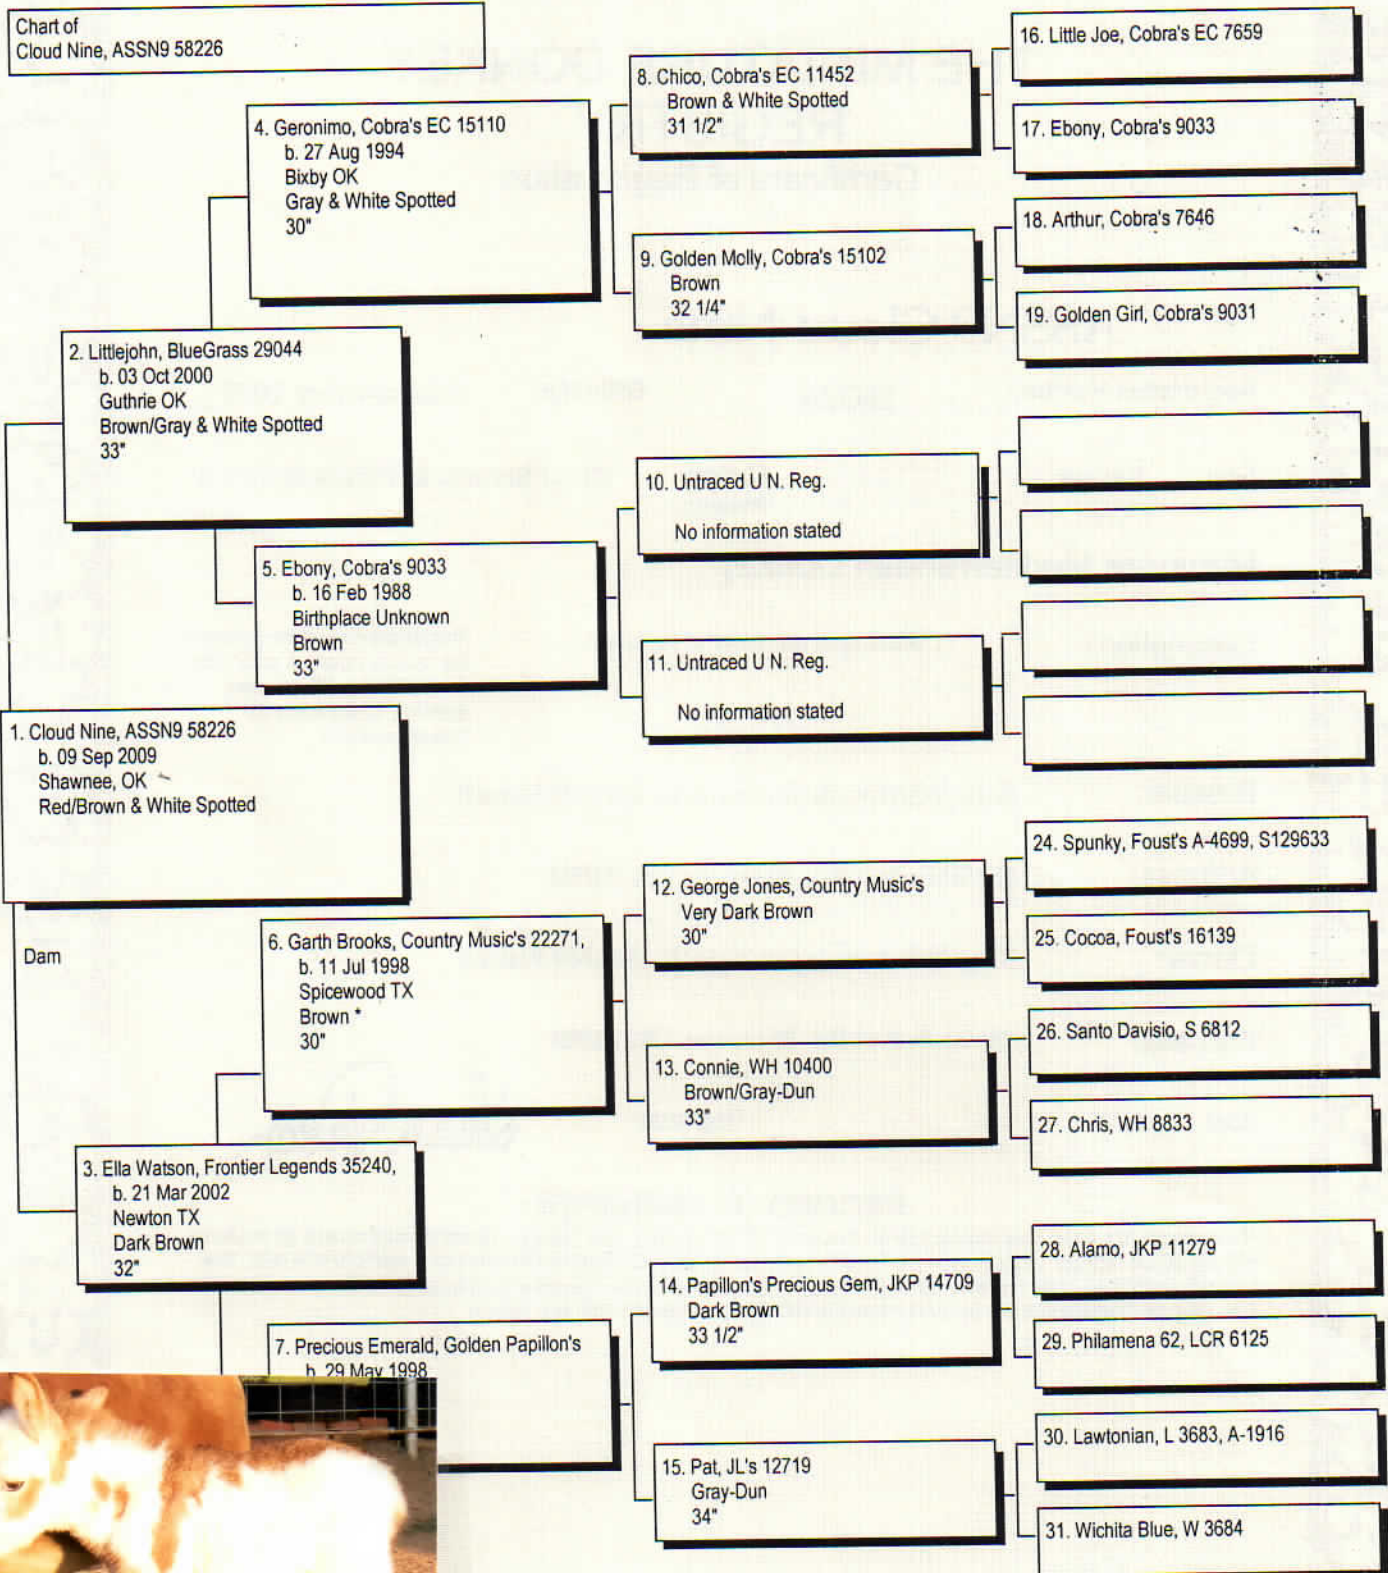

Pedigree

Chart #1

Chart of
Cloud Nine, ASSN9 58226

Cloud Nine
Color not true
In photo

The American Donkey and Mule Society
P.O. Box 1210, Lewisville, TX 75067 (972) 219-0781
The American Donkey and Mule Society is not responsible
for errors in information submitted to the registry.