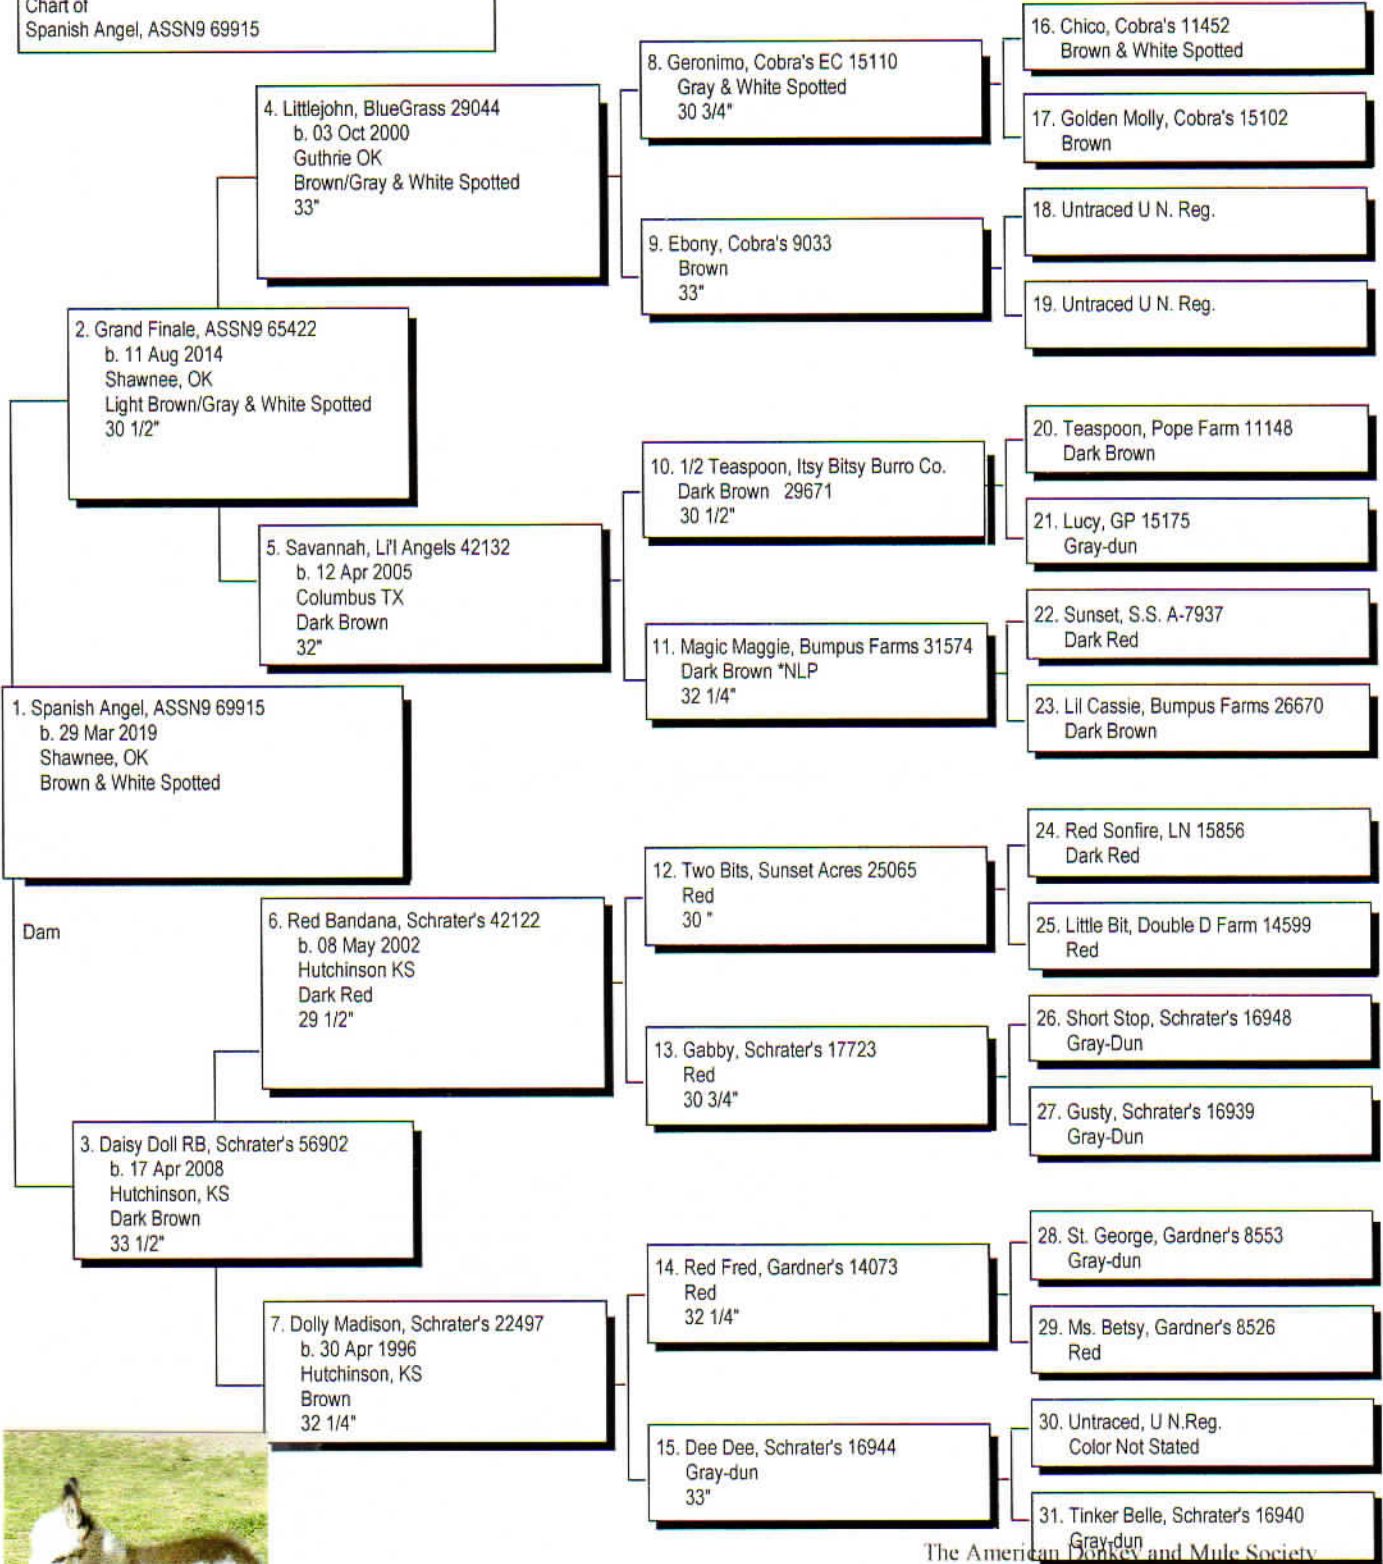

Pedigree

Chart #1

Chart of Spanish Angel, ASSN9 69915

The American Donkey and Mule Society
 PO Box 1210, Lewisville TX 75067
 www.lovelongears.com (972) 219-0781
 The American Donkey and Mule Society is not responsible for errors in information submitted to the registry.