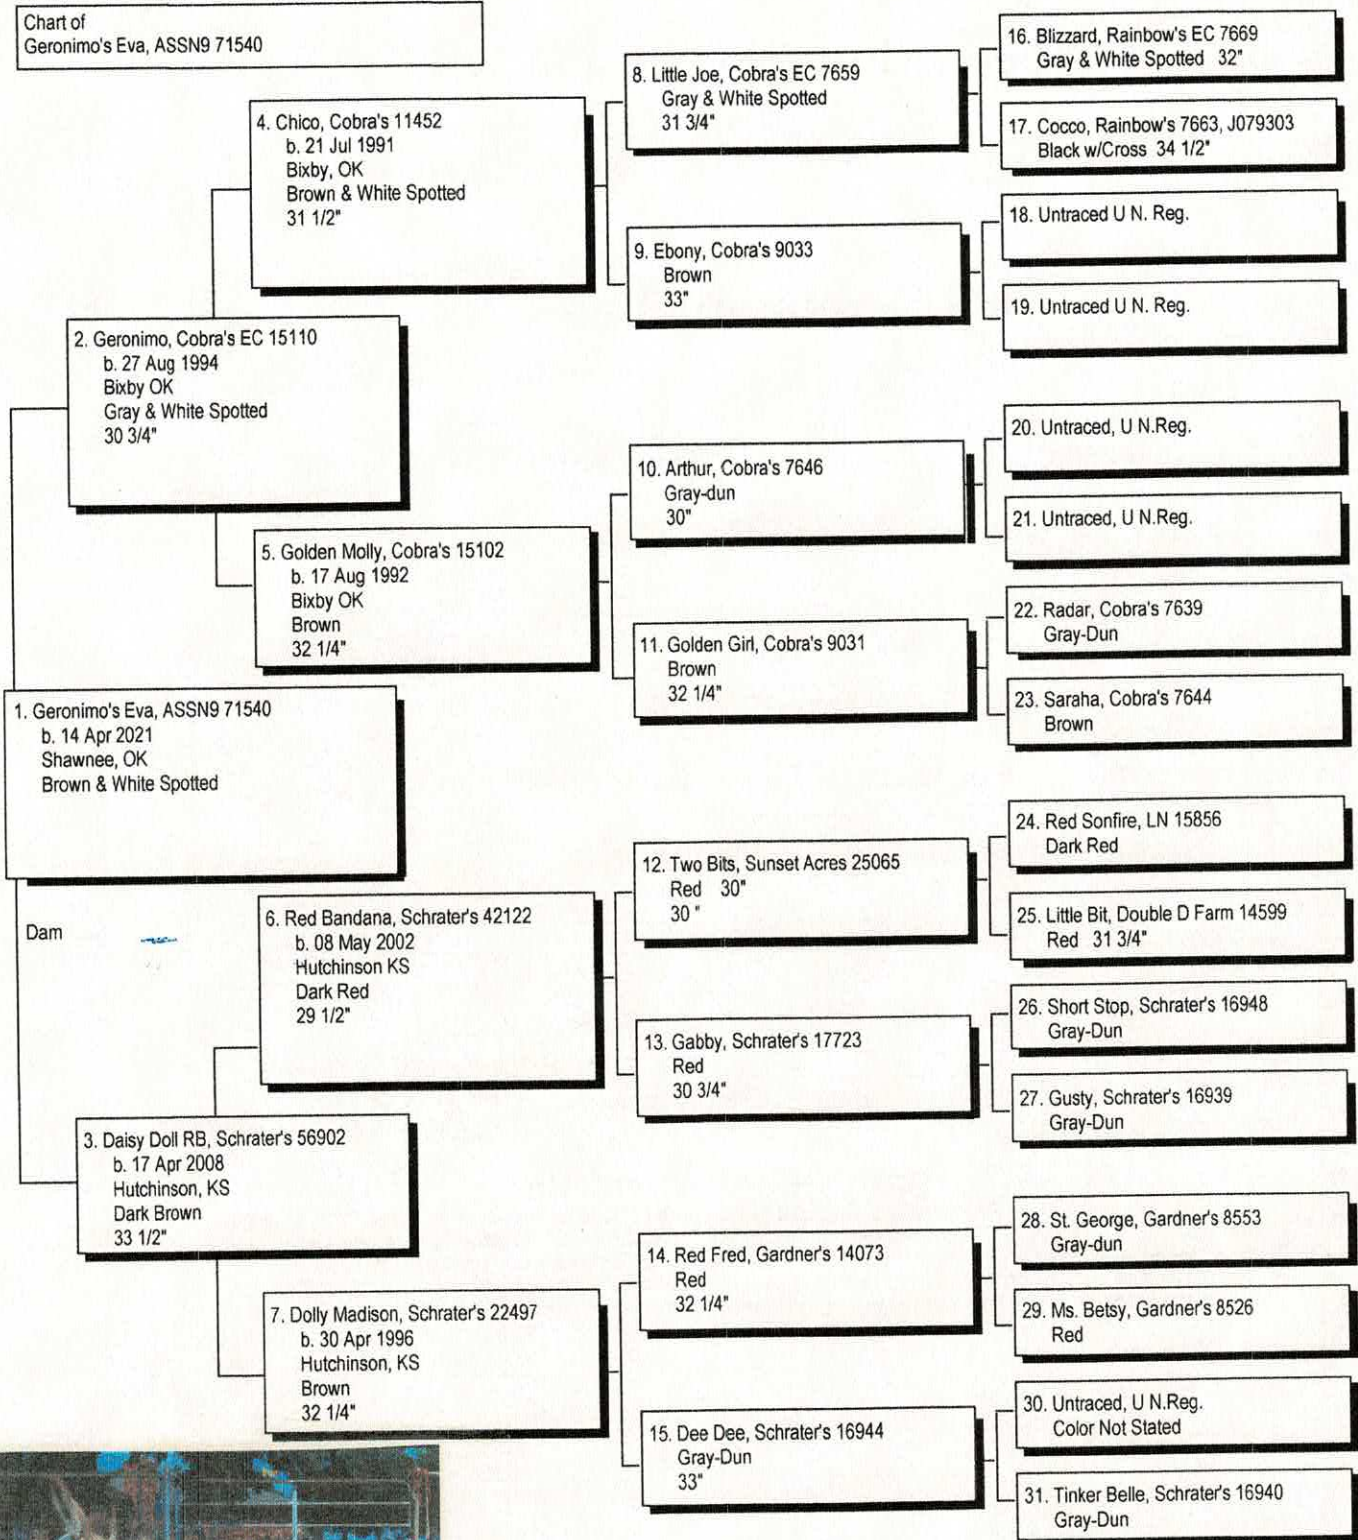

Pedigree

Chart #1

Chart of  
Geronimo's Eva, ASSN9 71540

The American Donkey and Mule Society.  
 PO Box 1210, Lewisville TX 75067  
 www.lovelongears.com/ (972) 219-0781  
 The American Donkey and Mule Society is not  
 responsible for errors in information submitted to  
 the registry.