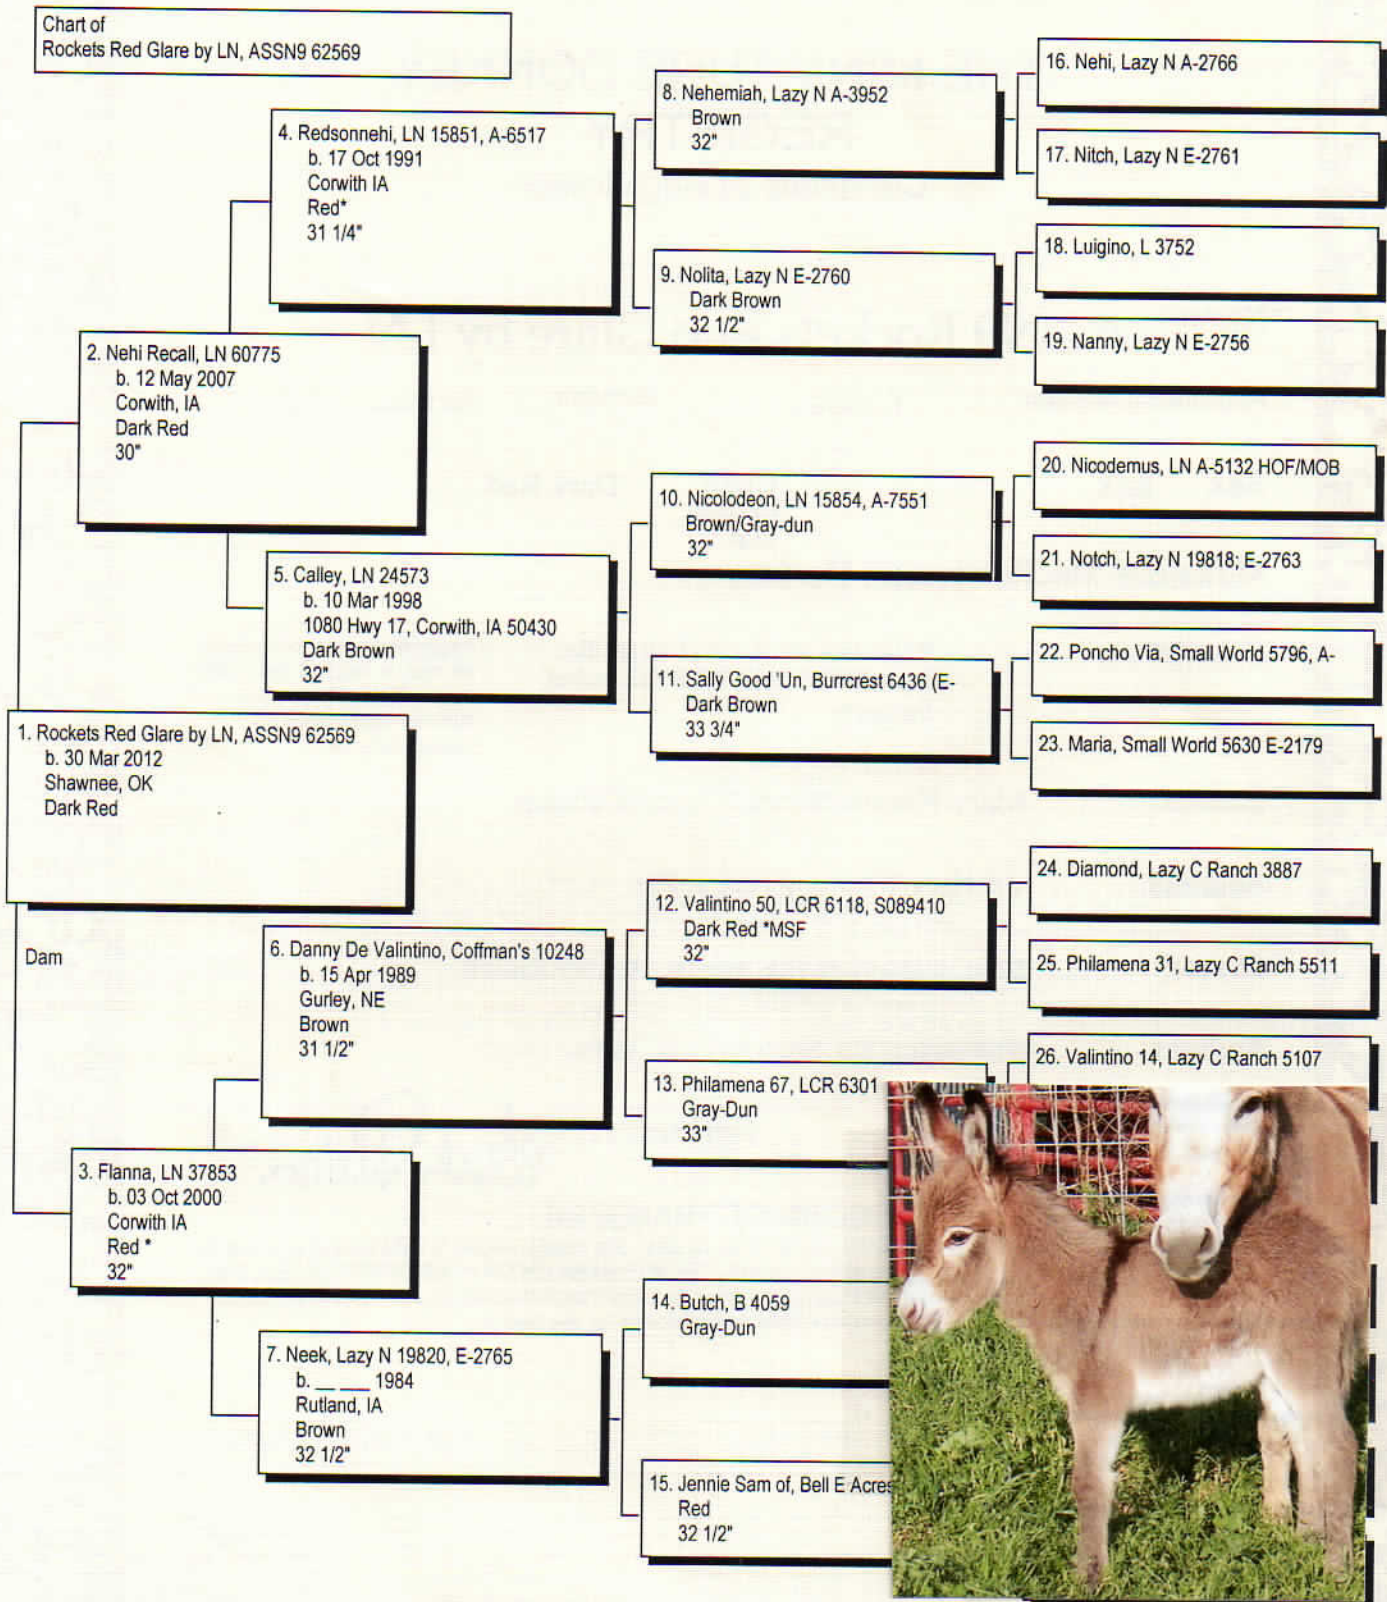

Pedigree

Chart #1

Do not remove photo.
Certificate is invalid
Without photo.

The American Donkey and Mule Society
P.O. Box 1210, Lewisville, TX 75067 (972) 219-0781
The American Donkey and Mule Society is not responsible
for errors in information submitted to the registry.