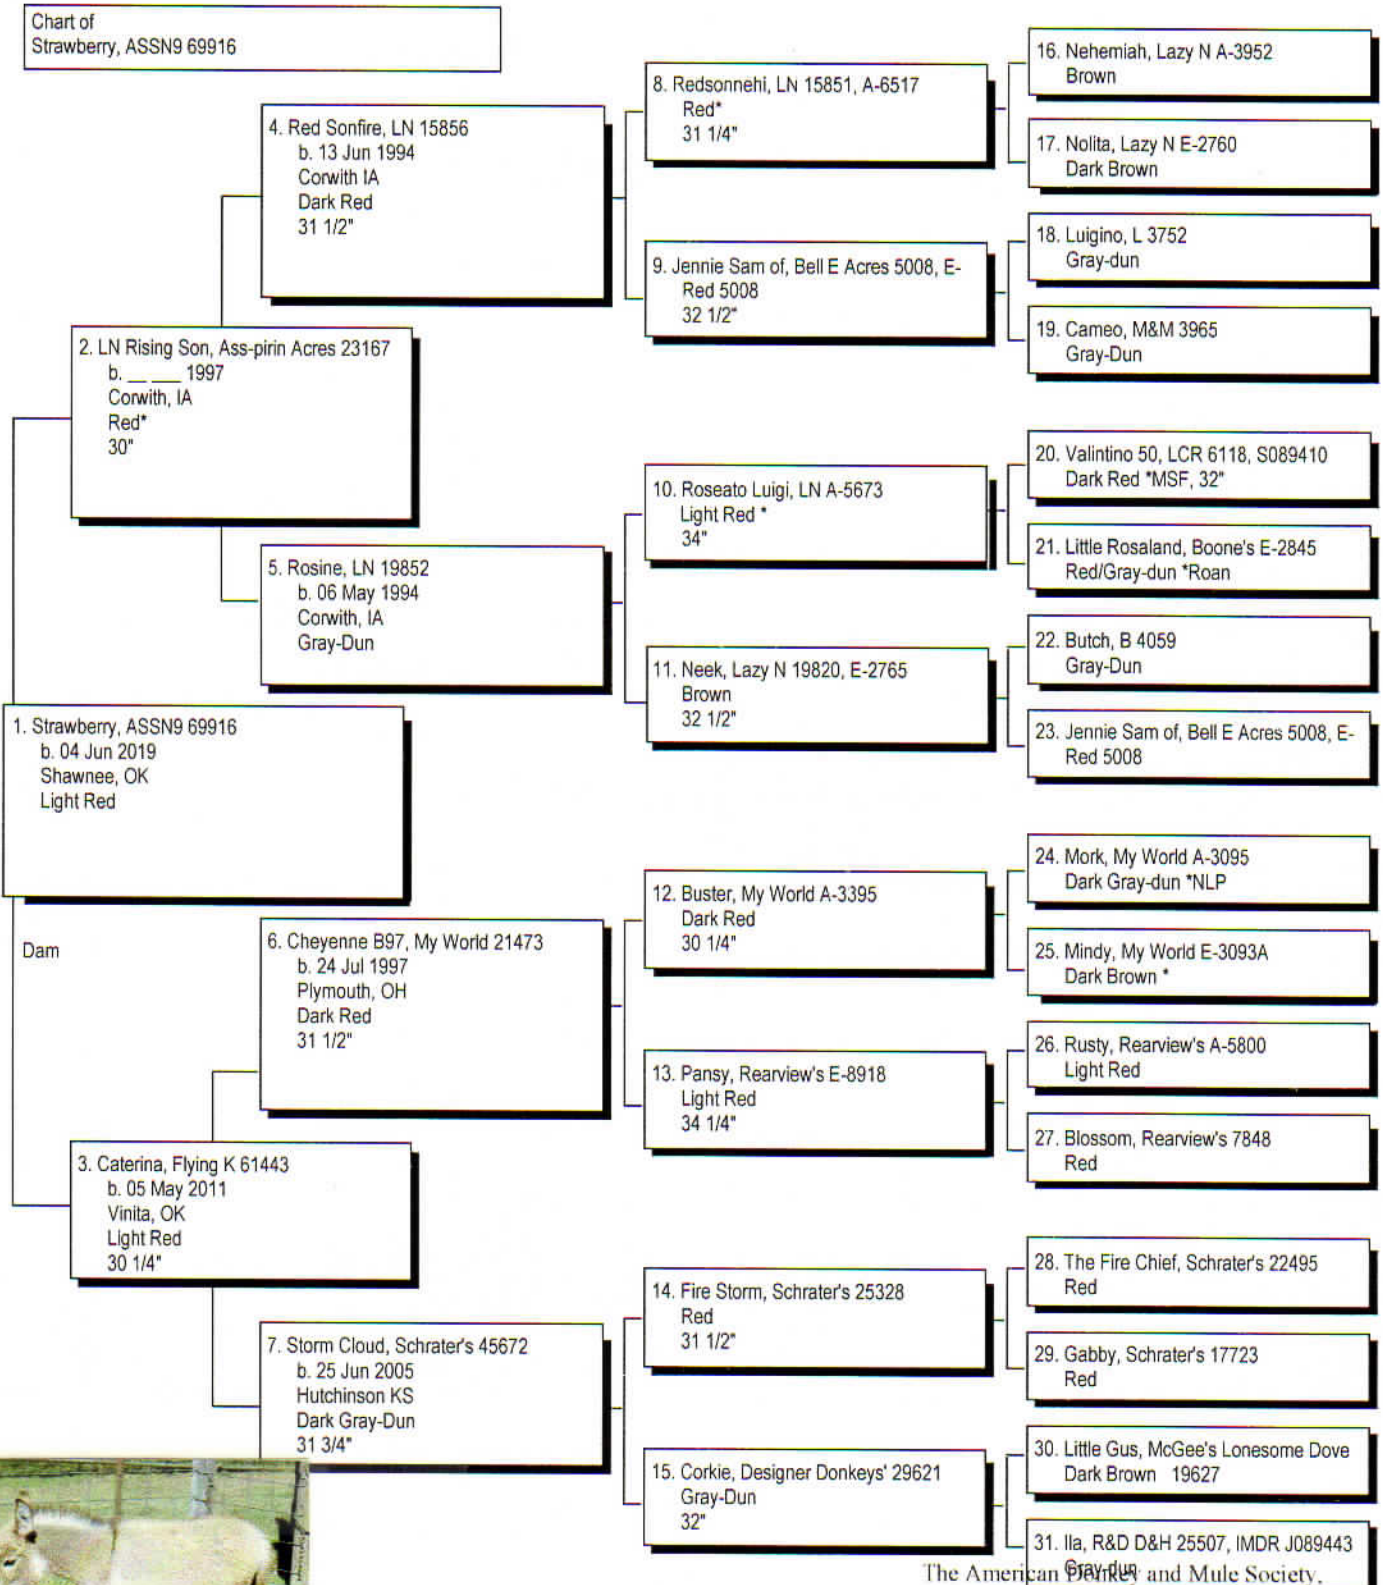

Pedigree

Chart #1

The American Donkey and Mule Society,  
 PO Box 1210, Lewisville TX 75067  
 www.lovelongears.com (972) 219-0781  
 The American Donkey and Mule Society is not  
 responsible for errors in information submitted to  
 the registry.